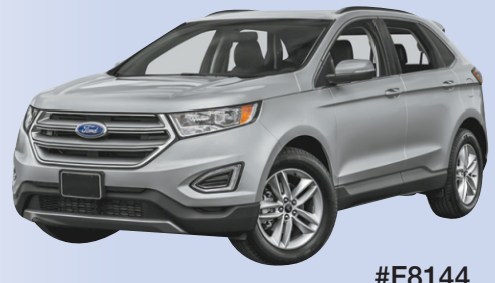

45TH ANNIVERSARY SALE

2018 Ford Edge SE

MSRP **$30,215**
YOUR FOR ONLY **$21,361***

#F8144

2018 Ford Escape SE

MSRP **$31,085**
YOUR FOR ONLY **$23,359***