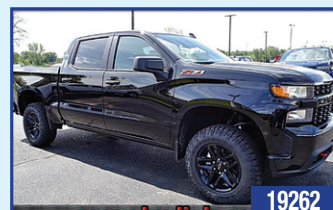

TRUCK MONTH AT KUDICK CHEVROLET YOUR TRUCK HEADQUARTERS!

19068

19250

19207

19149

19305

NEW
2019 CHEVROLET
BOLT PREMIER EV
MOSAIC BLACK, LEATHER,
FAST CHARGING PROVISIONS,
SAFETY PACKAGE
NEW FOR \$33,743
AFTER DISCOUNTS/REBATES
PLUS AVAILABLE TAX REBATE

NEW
2019 CHEVROLET
IMPALA PREMIER
CAJUN RED, SUNROOF,
NAVIGATION, SAFETY PKG,
HEATED/COOLED LEATHER
NEW FOR \$38,149
AFTER DISCOUNTS/REBATES
AND GMF FINANCING

NEW
2019 CHEVROLET
TRAX LT
5 IN STOCK
AWD AND FWD MODELS
STARTING AT \$20,578
AFTER DISCOUNTS/REBATES

NEW
2019 CHEVROLET
EQUINOX PREMIER AWD
MOSAIC BLACK, HEATED/
COOLED SEATS, SUNROOF,
NAVIGATION, HITCH
NEW FOR \$36,581
AFTER DISCOUNTS/REBATES

NEW
2020 CHEVROLET
TRAVERSE AWD LT
BLACK CHERRY, HEATED
CLOTH, SIDE BLIND ZONE,
REAR CAMERA, REMOTE START
NEW FOR \$39,494
AFTER DISCOUNTS/REBATES

NEW
2020 CHEVROLET
SILVERADO 2500HD DBL CAB CUSTOM 4WD
SPRAY IN LINER, GOOSE/5TH
WHEEL PROVISIONS
NEW FOR \$44,808
AFTER DISCOUNTS/REBATES
AND GMF FINANCING

NEW
2020 CHEVROLET
SILVERADO 2500HD CREW CAB
4WD HIGH COUNTRY
**CHECK OUT THE
ALL-NEW HD AT
YOUR TRUCK
HEADQUARTERS!**