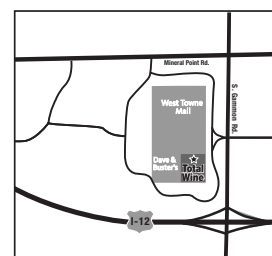

### MADISON

400 West Towne Mall  
Madison, Wisconsin 53719  
(608) 821-0743  
E-Beltline Highway. Take Exit 255. Turn left onto S. Gammon Road. Total Wine & More is located at West Towne Mall next to Dave & Buster's.  
From W-Beltline Highway. Take Exit 255. Turn right onto S. Gammon Road. Total Wine & More is located at West Towne Mall next to Dave & Buster's.  
HOURS: Mon-Sat 9am-9pm, Sun 10am-7pm  
**Outside entrance only, no mall entrance.**