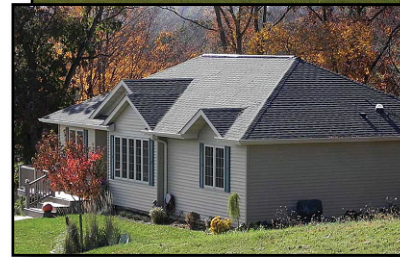

Our "Classic-Series" homes bring back "the good 'ol days" when quality-built homes were within everyone's budget. Like EVERY Design Home, they are built to state codes and are designed for traditional basements or crawlspaces and are ideal for narrow lots, limited budgets or retirement homes...and include our extreme insulation package...(R-55 ceilings, 2x6 walls). We believe you will not find a home that is built better, includes more, or is a better value.

Starting At Around \$69,000!

Starting At Around \$92,000!

Starting At Around \$78,000!

**See Our Large Model
Home Displays Near You!**

**Corporate Office, Factory
Tours & 17 Model Homes
Hwy. 35 N.
Prairie du Chien, WI**

Our Design Series Homes...

**Deluxe Floorplans!
Premium Features & Options!
The Ultimate Design Home!**

**We Also Build
Duplexes And
Multifamily
Housing!**

Our Rustic Series Homes...

**Great For Wooded Or Rural Lots!
The Perfect Vacation-Style Home!
Custom-Built To Your Needs!**