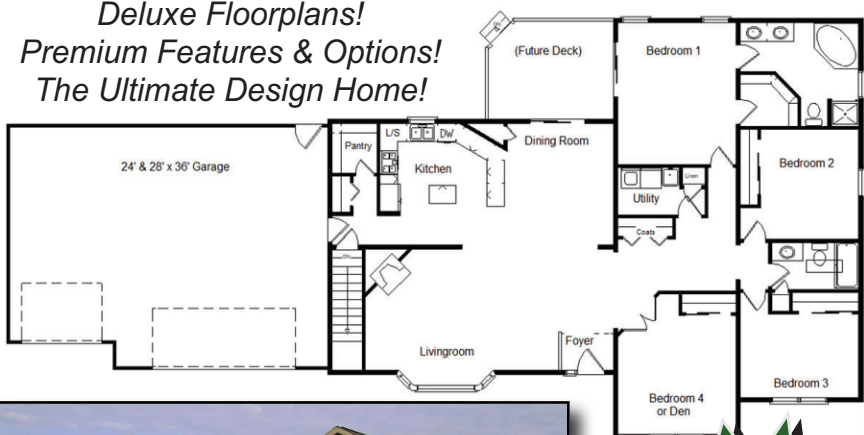

**Factory-Direct Means NO DEALERS!
Energy Efficient for a lifetime of savings!**

**Entering Our 54th Year Of
Continuous Production!**

Design Homes

We are proud to be a family-owned, local builder of quality custom-built new homes. Every Design Home exceeds state codes and can be constructed anywhere.

Our Design Series Homes...

*Deluxe Floorplans!
Premium Features & Options!
The Ultimate Design Home!*

**We Also Build
Duplexes And
Multifamily
Housing!**