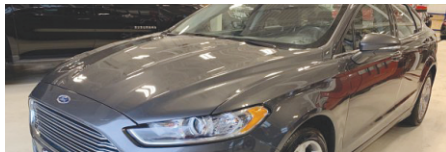

2016 FORD FUSION AWD

Ecoboost Sport, Buckets Alloys, Loaded

SALE PRICE **$15,995**
MINIMUM TRADE **- 3,000**

YOU PAY **$12,995**
PLUS YOUR TRADE

Includes Warranty