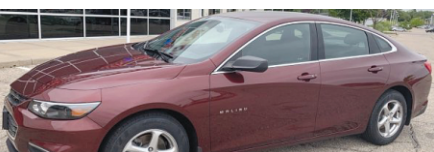

## 2016 NISSAN SENTRA SR

Loaded, Backup Camera, Just 20,000 miles

SALE PRICE **\$15,995**  
MINIMUM TRADE **- 3,000**

YOU PAY **\$12,995**  
PLUS YOUR TRADE

Includes Warranty

## 2016 CHEVY MALIBU

One owner, premium alloys, just 45k miles, backup camera

SALE PRICE **\$16,995**  
MINIMUM TRADE **- 3,000**

YOU PAY **\$13,995**  
PLUS YOUR TRADE

Includes Warranty