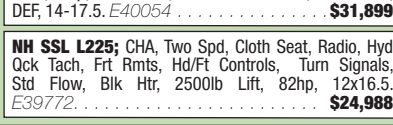

J&M Gravity Box 350; 15 Ton Gear, Spring assist quick Hitch, Rear Hitch, 16.5x16.1, 8 bolt wheels. EX0701. . . . . **$4,900**