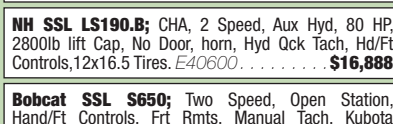

EZ Trail Gravity Box 3400; 300 Bu Capacity, Tarp, Rear Hitch, EZ Trail 1074 Gear, Subaru 9.0 EX27 Motor Hyd Power, 6"x14" Auger, Flex spout, 12.5L-15.6 bolt. E40476. . . . . **$6,655**