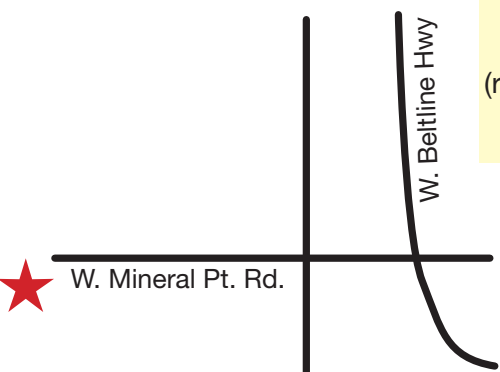

Now Offering
Landscape Design

Designs for DIY!

- User Friendly Design
- Plant delivery
- Planting Instruction

Contact us

Phone: 285-2206
 KandAgreenhouse@gmail.com

Fitchburg Store:

Located 3 miles south of the W. Beltline Hwy on the corner of S. Fish Hatchery Rd and Irish Lane. You can't miss it

608-271-3230

Middleton Store:

Located 3 miles west of the W. Beltline Hwy on W. Mineral Pt. Rd. (right next to Kwik Trip) You can't miss it!

608-833-5244