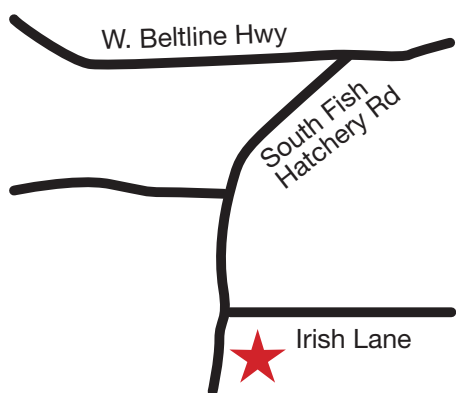

Now Offering
Landscape Design

Designs for DIY!

- User Friendly Design
- Plant delivery
- Planting Instruction

Contact us

Phone: 285-2206
 KandAgreenhouse@gmail.com

Fitchburg Store:

Located 3 miles south of the W. Beltline Hwy on the corner of S. Fish Hatchery Rd and Irish Lane. You can't miss it

608-271-3230

Middleton Store:

Located 3 miles west of the W. Beltline Hwy on W. Mineral Pt. Rd. (right next to Kwik Trip) You can't miss it!

608-833-5244