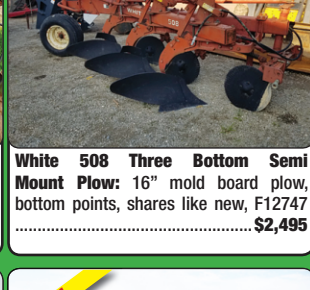

Miller 1233 12' Offset Disk: large 26" disk blades, heavy duty, F12700.....**$5,950**

White 508 Three Bottom Semi Mount Plow: 16" mold board plow, bottom points, shares like new, F12747.....**$2,495**