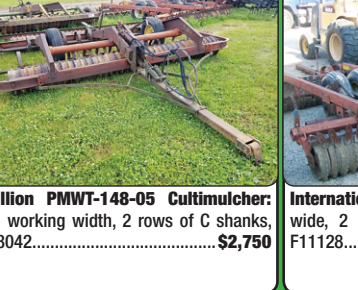

Glenco 11' Chisel Disk: 20" disk cushion mounted, 4 deep till spring loaded shanks, 5 rear shanks, F06303.....**$3,750**

Brillion PMWT-148-05 Cultimulcher: 12' working width, 2 rows of C shanks, F13042.....**$2,750**