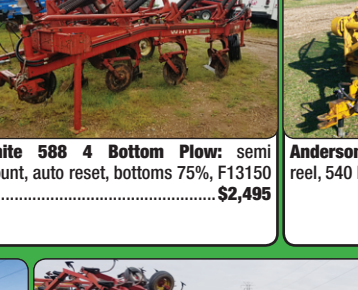

Gates 3 Section 3 Bar Spring Tooth Harrow: 10' total width, F13148.....**$599**

White 588 4 Bottom Plow: semi mount, auto reset, bottoms 75%, F13150.....**$2,495**