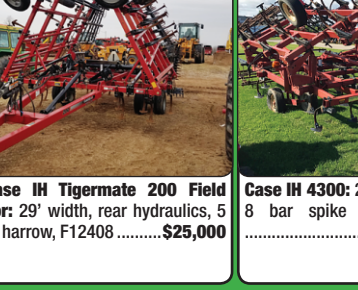

International 415 Cultimulcher: 16' wide, 2 rows of 17" packer wheels, F11128.....**$2,995**

2014 Case IH Tigermate 200 Field Cultivator: 29' width, rear hydraulics, 5 bar tooth harrow, F12408.....**$25,000**