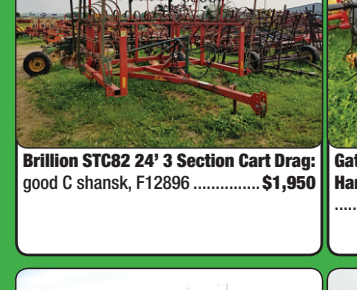

John Deere BWA Disk: 12' wide, has all scrapers, F12918.....**$1,699**

Brillion STC82 24' 3 Section Cart Drag: good C shank, F12896.....**$1,950**