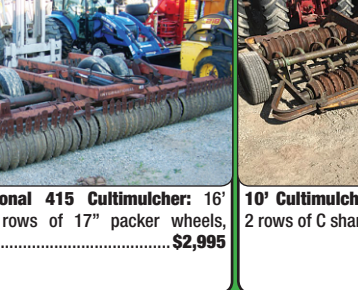

Glenco SS7: 7 shanks with 3" twisted shovels, F11497.....**$4,250**

International 415 Cultimulcher: 16' wide, 2 rows of 17" packer wheels, F11128.....**$2,995**