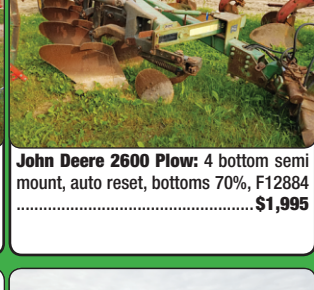

Pittsburg 12' Disk: F08986.....**$1,795**

John Deere 2600 Plow: 4 bottom semi mount, auto reset, bottoms 70%, F12884.....**$1,995**