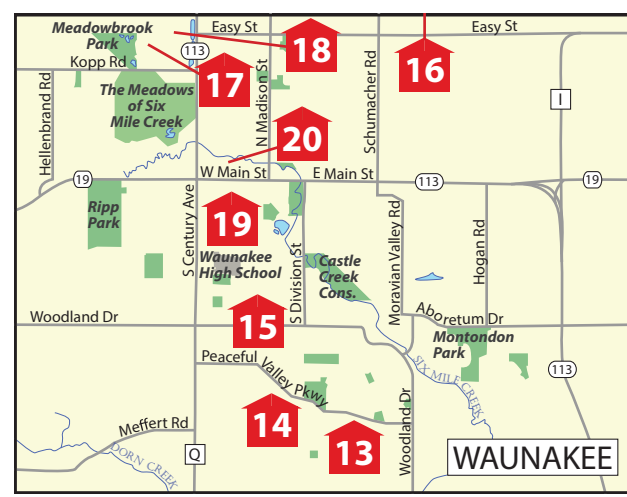

WEST ZONE

- Madison**
- 1025 S Whitney Way, Madison \$419,900 Open 12-2 4 br, 2.5 ba
 - 1 5418 Old Middleton Rd #303 3 br 3 ba \$599,900 Open 12-2 Restaino & Associates Realtors MLS#1858278
 - 2 1813 Camelot Dr 4 br 2.5 ba \$474,900 Open 1-3 Mardi O'Brien Real Estate Inc. MLS#1864580
 - 3 3620 Gregory St 2 br 1 ba \$340,000 Open 1-3 Restaino & Associates Realtors MLS#1864955
 - 4 510 N Midvale Blvd 1 br 1 ba \$199,900 Open 11-1 Restaino & Associates Realtors MLS#1862865
- Middleton**
- 5 7593 Baltic Dr 5 br 4 ba \$1,199,000 Open 11-1 Restaino & Associates Realtors MLS#1854932
 - 6 3840 Caribou Rd 4 br 4.5 ba \$725,000 Open 11-1 Restaino & Associates Realtors MLS#1865757
 - 7 3943 Weatherwood Tr 4 br 3.5 ba \$579,900 Open 1-3 Restaino & Associates Realtors MLS#1864360
- Fitchburg**
- 8 2972 Woods Edge Way 3 br 2.5 ba \$428,000 Open 1-3 Coldwell Banker Success MLS#1861459

EAST ZONE

- Madison**
- 9 1202 Winn Tr 3 br 1 ba \$225,000 Open 12-3 Restaino & Associates Realtors MLS#1863919
- Monona**
- 10 904 Schultz Pl 2 br 1.5 ba \$299,999 Open 2-4 Restaino & Associates Realtors MLS#1865792
 - 11 169 Shato Ln 2 br 2 ba \$220,000 Open 1-3 Restaino & Associates Realtors MLS#1864298
- Sun Prairie**
- 12 1325 Bunker Hill Dr 2-3 br 2.5 ba \$219,900-\$239,900 Open 12-2 RE/MAX Preferred

SUBURBAN ZONE

- Barneveld**
- * 4350 County Rd K 4 br 2.5 ba \$549,000 Open 12-2 Restaino & Associates Realtors MLS#1853684
- Belleville**
- * 229 S Grant St 3 br 1.5 ba \$239,900 Open 12-2 Restaino & Associates Realtors MLS#1859857
- DeForest**
- * 6253 Fountainhead Cir 4 br 3.5 ba \$619,900 Open 2:15-4:15 RE/MAX Preferred MLS#1864387