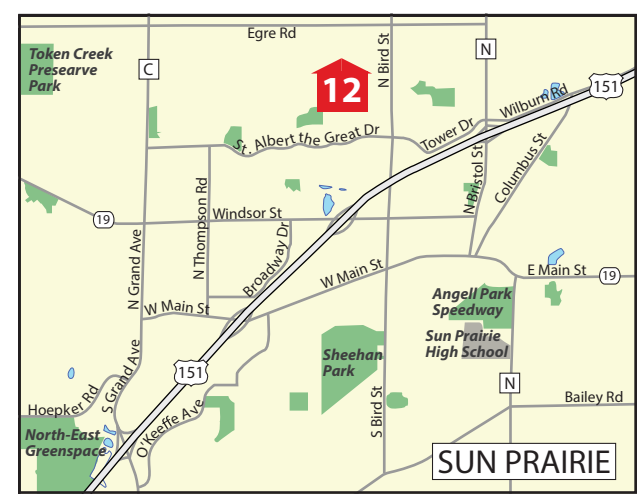

1. **Sun Prairie**
2. 12 911 Pebblebrook Dr 4 br 2.5 ba $399,900 Open 2:15-4:15 RE/MAX Preferred MLS#1864856
   - 19 104 Kensington Ln 3 br 1.5 ba $329,000 Open 2:15-4:15 RE/MAX Preferred MLS#1863623
   - 20 213 Fairview Ct 3 br 2 ba $299,900 Open 12-2 RE/MAX Preferred MLS#1865526
   - 21 5837 Holstein Ct 3 br 2.5 ba $709,900 Open 12-2 Bishops Bay Community MLS#1844620
3. **Windsor**
4. 4540 Oak Springs 4 br 3 ba $334,000 Open 12-2 RE/MAX Preferred MLS#1865375
   - 4693 Willow St Windsor WI 53532 $189,900 Open 2:15-4:15 3 br 1.5 ba

To be included in our weekly Open House Maps please contact Erica Watts at 608-252-6318

* Not pictured on map