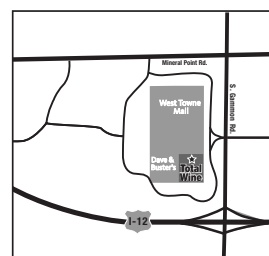

Total Wine
SPIRITS • BEER & MORE

MADISON

400 West Towne Mall
Madison, Wisconsin 53719
(608) 821-0743
E-Bettline Highway. Take Exit 255. Turn left onto S. Gammon Road. Total Wine & More is located at West Towne Mall next to Dave & Buster's.
From W-Bettline Highway. Take Exit 255. Turn right onto S. Gammon Road. Total Wine & More is located at West Towne Mall next to Dave & Buster's.
HOURS: Mon-Sat 9am-9pm, Sun 10am-7pm
Outside entrance only, no mall entrance.