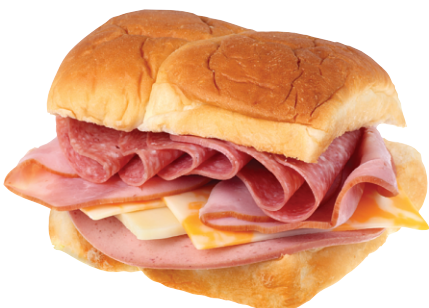

## DELI

**Hot Bar**  
**\$4.99** lb.

**Panera Soup**  
16 oz.  
**BUY ONE GET ONE FREE**

**Kretschmar Regular or Garlic Bologna**  
**\$4.99**

**Cady Creek Yellow American Cheese**  
**\$4.99** lb.