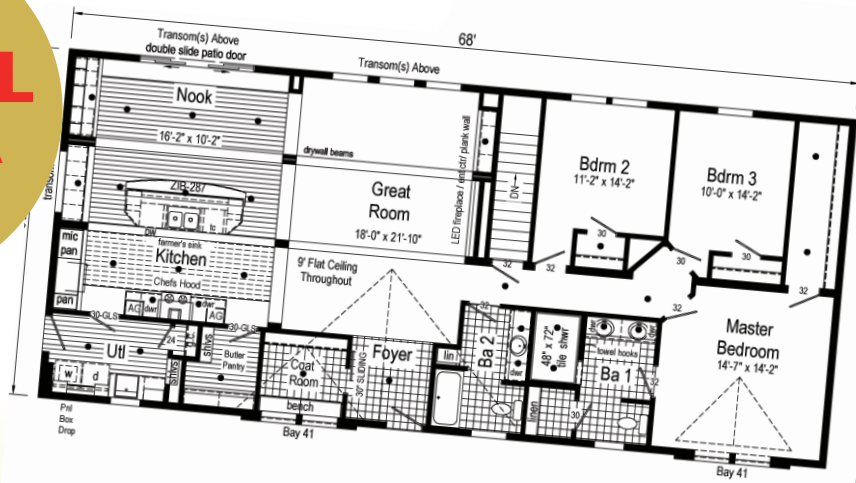

*John & Barb Navis*

**NEW  
ARRIVAL  
THE ULTRA  
BY  
COMMODORE**

**OUR LARGEST DISPLAY OF HOMES IN 50 YEARS**  
*Over 15 Acres of Homes on Display!*

**Castle Homes  
Sales Inc.**

620 McEvoy St., Mauston 608-847-4445 or 1-800-944-6339