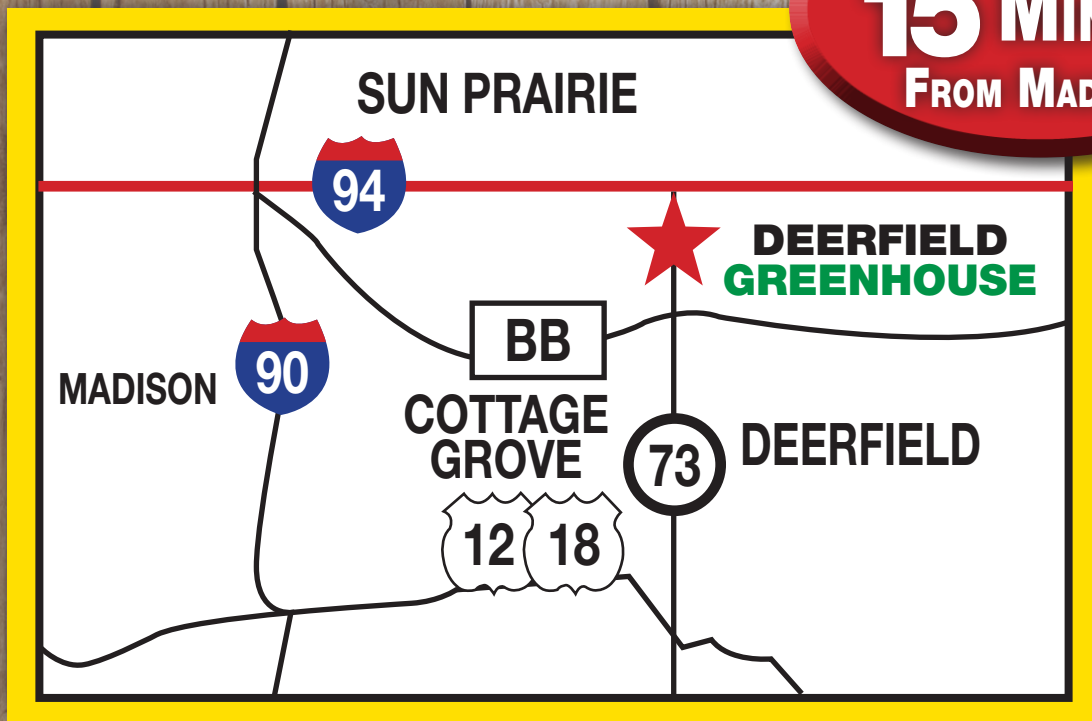

**Unique Selection of Hanging Baskets
1000s to Choose From**

**Try Supertunias for a
SPLASH OF COLOR in Your Yard!**

ONLY
15 MINUTES
FROM MADISON

From Madison take I-94 east to Hwy 73,
Deerfield Exit - South 1 Mile
Hours: Mon-Fri 8am-7pm Sat 8am-5pm Sun 8am-4pm
608-764-5165