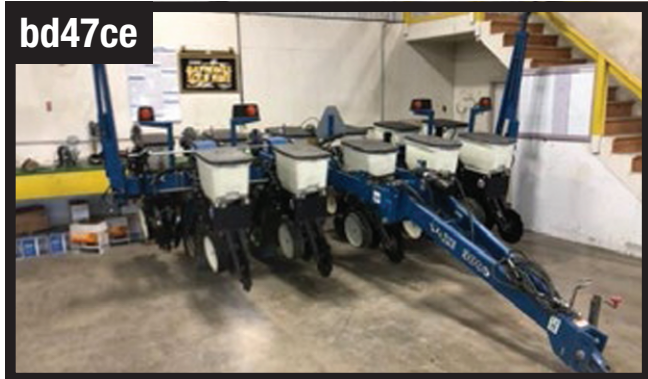

# ALLEN WOLFE LLC

(920) 763-2294

Columbus, WI

bd47ci

**JD 6330 Premium,** 18.4.38 Tires. Powerquad. Air Seat, Very Clean .....**\$42,000**

bd19io

**2010 JD 9430** 2,450 hrs, PTO, Powershift, Duals, Weights..... **\$162,000**

bc98oj

**KINZE 3000** 6 row 30" Finger pick up Row cleaners, Liq. Fert.....**\$26,000**

bb79qi

**JD 1750** 6 row 30 inch, Conservation Dry Fert, Notill Coulters .....**\$18,500**

bd47ce

**KINZE 3000** Interplant planter 6 rows 30" spacing or 11 rows 15" Soybean Meters. Low Acres .....**\$27,000**

bd20ij

**1998 JD 7810** 3700 Hrs. Powerquad 18.4.42 Tires & Duals, Exceptionally Sharp...**\$67,000**

**JD 1770NT 12 ROW PLANTER** LIQUID FERT, FINGER PICKUP, 1500 TOTAL ACRES **\$65,000**