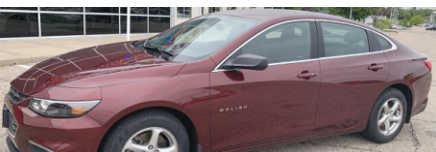

2017-2018 CHEVY CRUZE LT'S

20 Available, All Under 15,000 miles, Loaded, Your Choice!

SALE PRICE \$16,999
MINIMUM TRADE - 3,000

Includes Warranty

YOU PAY \$13,999
PLUS YOUR TRADE

2017 KIA FORTE

4 Door, Local Trade, Fully Loaded, Just 69K miles

SALE PRICE \$12,995
MINIMUM TRADE - 3,000

Includes Warranty

YOU PAY \$9,995
PLUS YOUR TRADE

2016 NISSAN SENTRA SR

Loaded, Backup Camera, Just 20,000 miles

SALE PRICE \$15,995
MINIMUM TRADE - 3,000

Includes Warranty

YOU PAY \$12,995
PLUS YOUR TRADE

2016 CHEVY MALIBU

One owner, premium alloys, just 45k miles, backup camera

SALE PRICE \$16,995
MINIMUM TRADE - 3,000

Includes Warranty

YOU PAY \$13,995
PLUS YOUR TRADE

2016 FORD FUSION AWD