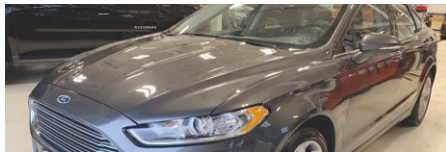

YOU PAY \$12,995
PLUS YOUR TRADE

2016 CHEVY MALIBU

One owner, premium alloys, just 45k miles, backup camera

SALE PRICE \$16,995
MINIMUM TRADE - 3,000

Includes Warranty

YOU PAY \$13,995
PLUS YOUR TRADE

2016 FORD FUSION AWD