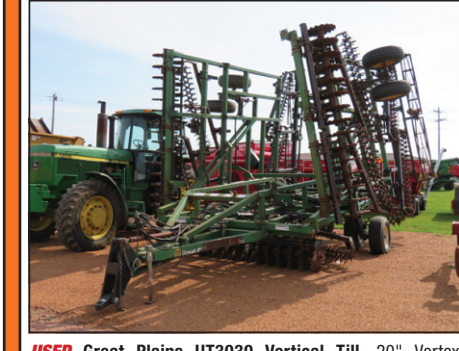

USED Great Plains UT3030 Vertical Till, 20" Vortex Blades, Phoenix Harrow Reminger Rolling Basket **#B24984**.....**Originally $26,999**

NEW & USED FORAGE BOXES @ SEI-WAUSAU!!

USED Gehl 980 Chopper Box, 16' Long, Left Hand Unload, 540 RPM PTO, Knowles 12 Ton Running Gear, 12.5L-15 Tires on Tandem Axle **#B25947**.....**$4,150**

USED H&S 7+4 HD Forage Box, 18' Long, left Hand Apron Unload, 540 RPM PTO, H&S 614 Tandem Axle Gear, 12.5L-15 Tires, Extendable Pole **#B17104**.....**$11,999**

NEW Meyer RT518 Forage Box, Meyer SRX1304 Running Gear, Single Axle w/ 16.5-16.1 Tires **#B25893**.....**CALL**

USED Gehl 980 Chopper Box, 16' Long, Left Hand Unload, 540 RPM PTO, Knowles 12 Ton Running Gear, 12.5L-15 Tires on Tandem Axle **#B25948**.....**$3,750**

USED H&S 7+4 Chopper Box, 18' Long, Dual Left Hand Apron Unload, Kory 6278 Tandem Gear w/ 12.5L15 Tires **#BX7306**.....**$3,500**

USED H&S 7+4 Forage Box, 16' Long, LH Apron Unload, 12 Speed Apron, 540 RPM PTO, Rear Lights, EZ Trail 1274 Tandem Gear - 12 Ton, Extendable Pole, 12.5L-15 Tires **#B26259**.....**$13,500**

USED Meyer 3516 Forage Box, 16' Long, Left Hand Apron Unload, 540 RPM PTO, Steel Beams, Kory 6072 Gear w/ Extendable Pole, 12.5L-15 Tires w/ 6 Bolt Rims **#B26334**.....**$3,600**

USED Gehl 980 Chopper Box, 16' Long, Left Hand Unload, 540 RPM PTO, Gehl 1268 Running Gear, 12.5L-15 Tires on Tandem Axle **#B25949**.....**$5,150**

USED H&S 7+4 Forage Box, 18' Long, Dual Left Hand Auger Unload, Kory 6278 Tandem Gear w/ 12.5L-15 Tires **#BX7307**.....**$3,500**

USED J. Mark 42' Semi Grain Trailer, Aluminum, Air Ride, 54" Ride, Rear Unload **#B25397**.....**$13,900**

USED Meyer 4618 Forage Box, 18' Long, Right Hand Apron Unload, Extension, 540 RPM PTO, Rear Lights, Meyer 1206 Tandem Axle Gear w/ 12.5L-15 Tires **#B27105**.....**$13,950**

USED H&S 7+4 Forage Box, 16' Long, Right Hand Apron Unload, Knowles 10 Ton Tandem Axle Gear, 12.5L-15 Tires w/ 6 Bolt Rims **#BX7348**.....**$4,825**

USED H&S 7+4 Forage Box, 16' Long, Right Hand Apron Unload, Extension, Knowles 10 Ton Tandem Axle Running, 12.5L-15 Tires w/ 6 Bolt Rims **#BX7349**.....**$5,600**

USED Meyer 4622 Feeder Box, LH Apron Unload w/ Extension, Front Hydraulic Unload, No Roof, Rear Lights, Meyer X1906 Tandem Axle Gear w/ 16.5Lx16.1 Tires, Extendable Pole **#B27335**.....**$17,895**