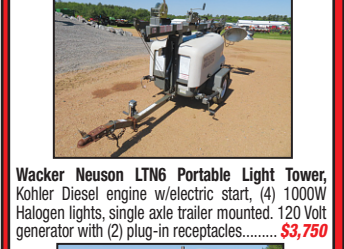

CLEARANCE ROW

THIS WEEK'S CONSTRUCTION EQUIPMENT SPECIALS

BOBCAT'S FOR ALL YOUR TOUGH JOBS!

STOP IN OR CALL TODAY!

LATE MODEL BACKHOE DEALS!

AROUND THE LOT SPECIALS!

DOOSAN

JUST ADD FUEL!

ONLY $16.07 PER HOUR!!!!!!
COVERS EVERYTHING BUR FUEL! MONTHLY LEASE PAYMENT COVERS ALL MAINTENANCE AND WARRANTY!

Contact Jim Barry @ 715-551-7893, Mark Wisinski @ 715-281-9824 or Brent Krautkramer 715-551-9446

*SEE DEALER FOR DETAILS

MOSINEE, WI 715-693-3015
Contact Jim Barry @ 715-551-7893, Mark Wisinski @ 715-281-9824 or Brent Krautkramer 715-551-9446
on any of these items and also call if you are looking to sell any of your used construction equipment!

SALES PARTS SERVICE

MOSINEE

715.693.3015
820 Old Bus. 51 N
Mosinee, WI 54455

Franchised Dealer for: New Holland • Massey Ferguson • White • Sunflower • Gleaner • H&S • Meyer • Bobcat Brillion • Westfield • J&M • Hesston • Haybuster • Doosan • Meyers • Kioti • Schulte • EZ Trail • Maxxd Trailers

www.swiderskiequipment.com
Hours: Monday - Friday 7:30am to 5:00 pm. Saturday 7:30 am to 1:00 pm. Models, years and hours shown on all equipment are estimated.