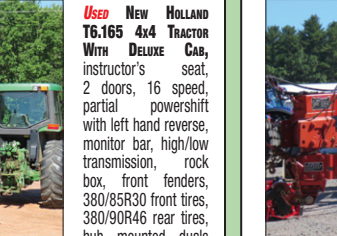

Used CASE IH STX325 TRACTOR, cab with heat and air, auto guidance, 4x4, powershift, 20.8R42 rear tires with duals, rear PTO..... **$77,500**

Used CASE IH DCX131 CENTER PIVOT DISCBINE WITH DRAWBAR SWIVEL HITCH, rubber roll conditioning..... **$16,950**