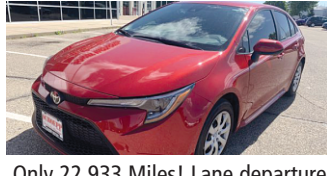

13 VW TIGUAN S
Alloy wheels, only 43k miles!
WHOLESALE PRICE \$13,500

2017 FORD EXPLORER XLT 4WD

Only 52k Miles! Navigation, backup camera, power liftgate, heated leather, 3rd row seating

WHOLESALE PRICE \$22,500

2020 TOYOTA COROLLA LE

Only 22,933 Miles! Lane departure warning w/ steering assist, backup camera & much more!

WHOLESALE PRICE \$16,450

2019 CHEVY IMPALA LT V6

Only 15,643 Miles! Moonroof, heated leather, backup camera