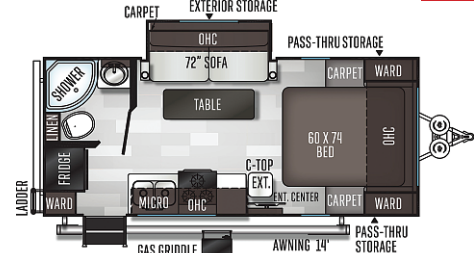

Tight Budget?

No Problem!

All in Stock RV's on Sale
Limited Qty's

SLINGER, WI 53086
3155 Scenic Road
262-677-9026

BARABOO, WI 53913
E10879 Deer Run Road
608-356-2429

**2019 E-PRO
12SRK6**

$12,123

Baraboo & Slinger

**2020 SALEM FSX
167RB**

$15,127

Baraboo

**2020 E-PRO
15TB**

$18,519

Baraboo & Slinger

**2020 E-PRO
19FD**

$20,295

Slinger

**2020 TRAIL RUNNER
261BH**

$21,995

Slinger

**2020 E-PRO
19RD**

$22,146

Baraboo & Slinger

**2020 FLAGSTAFF
21FBRS**

$22,395

Slinger

**2020 SALEM
26DBUD**

23,066

Baraboo
Slinger

Financing Available!

ScenicRV.com Trades Welcome!