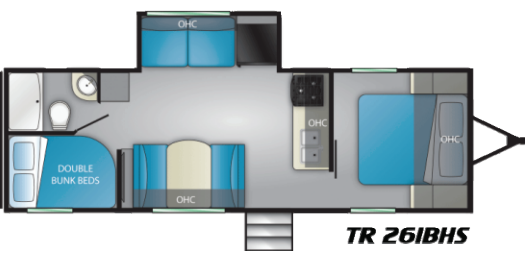

Slinger

**2020 E-PRO
19RD**

$22,146