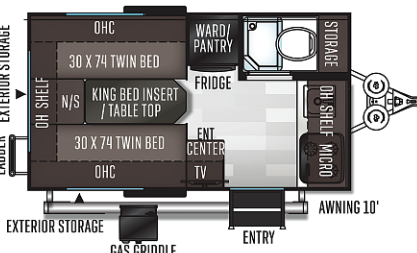

**2020 SALEM FSX
167RB**

\$15,127

Baraboo

**2020 E-PRO
15TB**

\$18,519

Baraboo & Slinger

**2020 E-PRO
19FD**

\$20,295