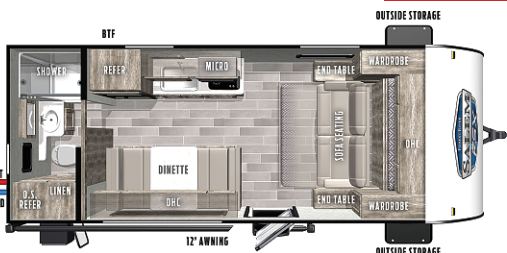

**2020 SALEM FSX
167RB**

\$15,127

Baraboo

**2020 E-PRO
15TB**

\$18,519

Baraboo & Slinger

**2020 E-PRO
19FD**

\$20,295