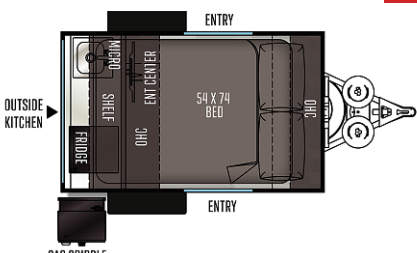

Baraboo & Slinger

**2020 SALEM FSX
167RB**

$15,127