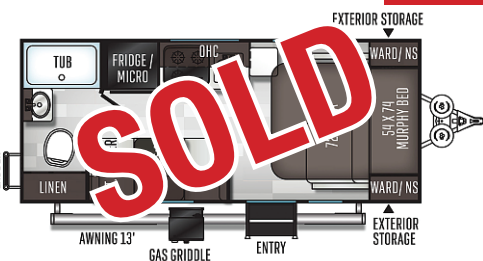

**2020 SALEM FSX
167RB**

\$15,127

Baraboo

**2020 E-PRO
15TB**

\$18,519

Baraboo & Slinger

**2020 E-PRO
19FD**

\$20,295