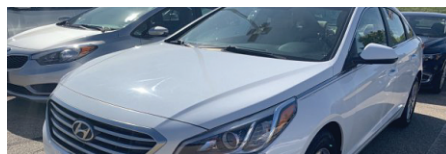

2015 HYUNDAI SONATA SE

One owner, backup camera

SALE PRICE $12,995
MINIMUM TRADE - 3,000

Includes Warranty

YOU PAY $9,995
PLUS YOUR TRADE