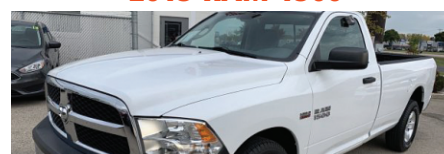

2015 RAM 1500

5.7 Hemi, Premium Alloys, Fully loaded, just 44,000 miles

SALE PRICE $18,995
MINIMUM TRADE - 3,000

Includes Warranty

YOU PAY $15,995
PLUS YOUR TRADE