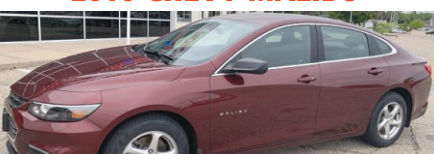

## 2017 KIA FORTE

4 Door, Local Trade, Fully Loaded, Just 69K miles

**SALE PRICE \$12,995**  
**MINIMUM TRADE - 3,000**

Includes Warranty

**YOU PAY \$9,995**  
PLUS YOUR TRADE

## 2016 NISSAN SENTRA SR

Loaded, Backup Camera, Just 20,000 miles

**SALE PRICE \$15,995**  
**MINIMUM TRADE - 3,000**

Includes Warranty

**YOU PAY \$12,995**  
PLUS YOUR TRADE

## 2016 CHEVY MALIBU

One owner, premium alloys, just 45k miles, backup camera

**SALE PRICE \$16,995**  
**MINIMUM TRADE - 3,000**

Includes Warranty

**YOU PAY \$13,995**  
PLUS YOUR TRADE