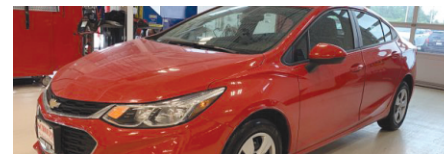

2018 CHEVY CRUZE

Smells New! Auto, All power, Just 2,000 miles

SALE PRICE $17,995
MINIMUM TRADE - 3,000

Full Warranty

YOU PAY $14,995
PLUS YOUR TRADE