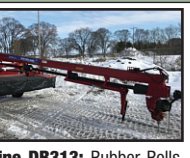

WE WANT MORE TRADES