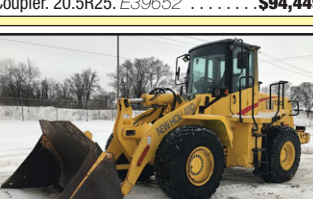

NH Wheel Loader LW170; Cab, Heat, Air, JRB Coupler, 4Spd Hydro, Stereo, Beacon, Rear Hitch, 6 Cyl Turbo, 182 hp, 30930lb operating weight, 8' wide bucket, B.O.C.E., 20.5R25 E40098 ... **$39,999**