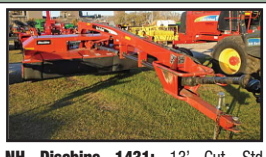

WE WANT MORE TRADES