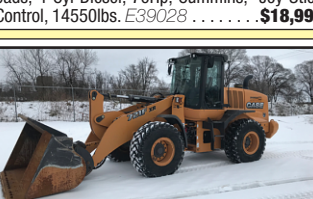

NH Wheel Loader LW170; Cab, Heat, Air, JRB Coupler, 4Spd Hydro, Stereo, Beacon, Rear Hitch, 6 Cyl Turbo, 182 hp, 30930lb operating weight, 8' wide bucket, B.O.C.E., 20.5R25 E40098 ... **$39,999**