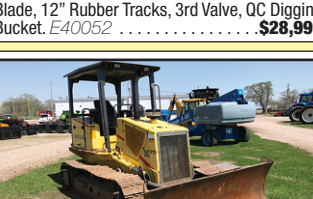

NH Crawler/Dozer DC70; Two Spd Hydro Trans, 6-Way 8'6" Blade, Rear Drawbar, 16" pads, 4 Cyl Diesel, 70Hp, Cummins, Joy Stick Control, 14550lbs. E39028 ... **$18,999**