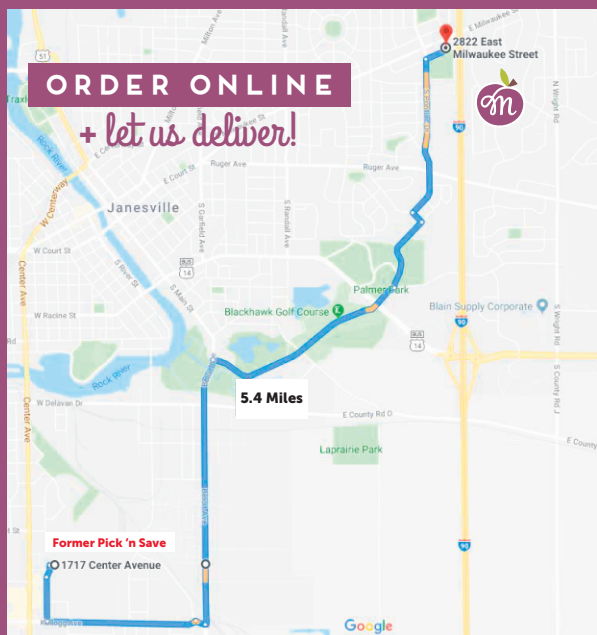

2/\$5

Organic Girl Salad Dressings
assorted varieties
8 oz.

\$3.99

Dasani Sparkling Water
assorted varieties
8 pk. cans

\$1.99

JANESVILLE PICK 'N SAVE CUSTOMERS! DID YOU KNOW MAURER'S IS JUST MINUTES AWAY? STOP IN YOU'LL LOVE US!

ANNUAL JULY 4TH PARKING LOT PARTY

★ WISCONSIN DELLS ★
MAURER'S MARKET
216 WASHINGTON AVE. | WISCONSIN DELLS

THURSDAY, JULY 4 ★ 1PM - 11PM

WE'RE CLOSING THE PARKING LOT & HAVING A HUGE PARTY!
BRING YOUR CHAIRS & RESERVE YOUR SPOTS FOR THE FIREWORKS!