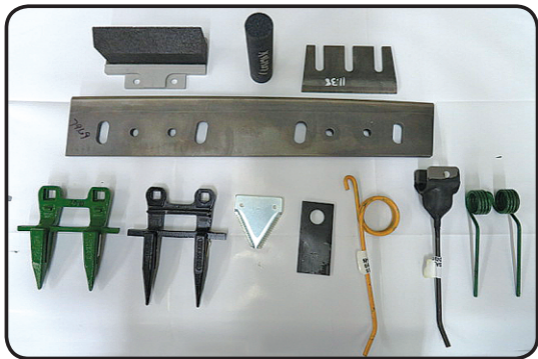

HENE SUPPLY, LLC

N14704 FRENCHTOWN AVE. • WITHEE, WI 54498

(715) 229-4530

***See Us For Your
Hay Tool Parts.***

**Discbine knives, Haybine guards,
Sections, Sickles, Rake Teeth,
Wheel Rake wheels and Tines.**

CHOPPER PARTS

Knives, Grindstones, Shear bolts.