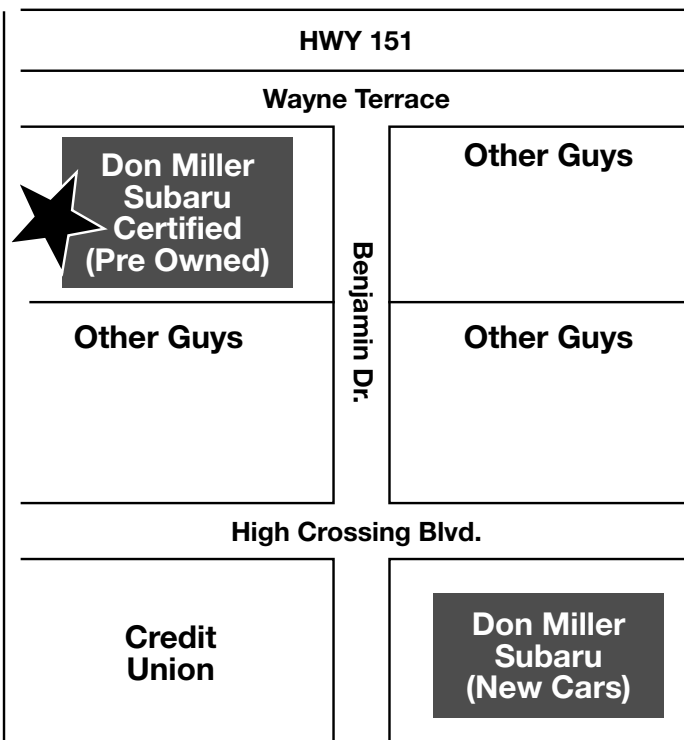

12 to Choose from

Starting At

\$15,995

#79-268

2014-2019 Subaru Imprezas

8 to Choose From

Starting At

\$15,995

SALES TEAM

8 Vehicles
Under
10K!

JONATHAN

DJ

TIM

WILL

Prices do not include tax, title and fees. Vehicles may not be exactly as shown. Subject to prior sale. Financing available for approved credit.

5339 Wayne Terrace Madison, WI • 608-258-3640
DonMillerSubaruEast.com