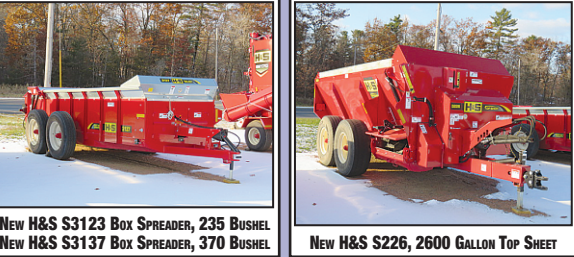

READY TO PLOW SNOW

JUST PLAIN NICE

COLLECTOR'S - COLLECTOR'S

NICE NICE TRACTOR

SPECIAL PROGRAM

ALL NEW H&S SPREADERS

2.9% FINANCING WITH ALL CASH PROGRAMS

NEW DEMO

JUST ARRIVED

NEW H&S S226, 2600 GALLON TOP SHEET

THE RIGHT KIND

JUST IN

NICE

ALL ORIGINAL

SETUP FOR SNAPLAGE

EXCELLENT