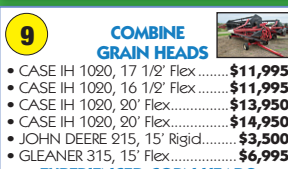

9

COMBINE GRAIN HEADS

- CASE IH 1020, 17 1/2' Flex.....$11,995
- CASE IH 1020, 16 1/2' Flex.....$11,995
- CASE IH 1020, 20' Flex.....$13,950
- CASE IH 1020, 20' Flex.....$14,950
- JOHN DEERE 215, 15' Rigid.....$3,500
- GLEANER 315, 15' Flex.....$6,995

EXPERIENCED CORN HEADS

- Geringhoff Rotadis 630, 6R30" w/ Stalk Chopper.....$29,950
- IH 844, 4 Row Wide.....$3,995
- IH 944, 4 Row Wide.....$4,995
- IH 863, 6 Row Narrow.....$6,995
- IH 1063, 6 Row Narrow.....$11,995