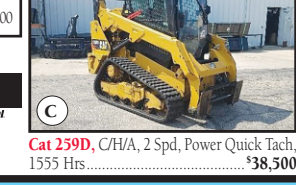

Cat 259D, C/H/A, 2 Spd, Power Quick Tach, 1555 Hrs **$38,500**

(C) Meyer 4120 Rear Unload Box on 17 Ton Gear, No Roof, Used Truck Tires $8,950

USED SPREADERS

- (C) Degelman M34 Box Spreader, Vertical Beater, Scale, Variable Rate $94,900
- (C) (D) (2) Knight 8124 Slingers, Tandem Axle, Truck Tires ..... Choice $12,500
- (C) '12 Meyer V-Max 3954 Spreader, 16.5x16.1 Tires, Side Extensions, 540 PTO $10,900

ASK ABOUT LOW RATE FINANCING & COMPLETE CUSTOM FINANCE PROGRAMS AVAILABLE!