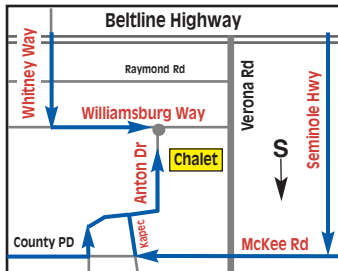

5 pc Dining Set **Sale \$2542**

Avoid Verona Road

Take Alternative Routes to our Store

Sling Aluminum Now 50% - 60% Off

All Royal Garden Sling Aluminum
furniture is now clearance priced.

Glass Top End Table **Sale \$97**
Cast Top Dining Table **Sale \$197**
Sling Chaise Lounge **Sale \$327**
Sling Loveseat Glider **Sale \$427**
3 pc. Bistro Set w/30" cast table
and 2 stack chairs **Sale \$527**
5 pc. Dining Set w/48" glass table
and 4 stack chairs **Sale \$837**
5 pc. Dining Set w/42" cast table
and 4 chairs **Sale \$1097**
7 pc. Dining Set w/72" glass table
and 6 arm chairs **Sale \$1797**