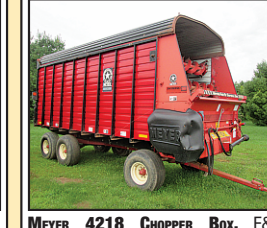

BE READY FOR CHOPPIN' - IT'S TIME TO STOP IN AT SEI THORP!!

DEAL OF THE WEEK!

CLAAS 900 SP CHOPPER, 4x4, processor, 70% rubber, 8 row big drum CH & 380 HH **\$79,900 PACKAGE!**

NH 824 NARROW CORN HEAD, w/FP adapter, #C17078 **\$3,995**

NH 824 NARROW CORN HEAD, w/FP adapter, very LOW acres, #16640 **\$5,495**

NH 824 NARROW CORN HEAD, w/FP adapter, #15773 **\$2,495**

NH 824 NARROW CORN HEAD, w/FP adapter, #C18525 **\$3,450**

NH 27P HAY HEAD, w/fingers in auger, #C18144 **\$4,850**

KUELKER JIFFY PLATFORM, Rear unload, bagger feed **\$1,750**

MILLER PRO 5200 CHOPPER BOX, 18' F&R unload, no roof, tandem gear, #17835 **\$14,500**

MEYER 4218 CHOPPER BOX, F&R unload, 1506 gear w/14L tires, #18312 **\$14,500**

MEYER 4518 CHOPPER BOX, 1604 gear w/425 tires, #17029 **\$7,250**

J&M 385 GRAVITY BOX, w/oscillating highway lights, 13 ton gear w/22.5 truck tires **\$7,850**