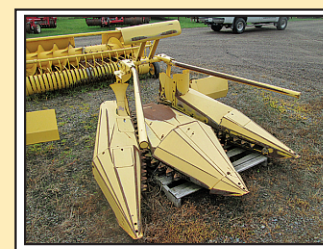

BE READY FOR CHOPPIN' - IT'S TIME TO STOP IN AT SEI THORP!!

DEAL OF THE WEEK!

CLAAS 900 SP CHOPPER, 4x4, processor, 70% rubber, 8 row big drum CH & 380 HH **\$79,900 PACKAGE!**

NH 824 NARROW CORN HEAD, w/FP adapter, #C17078 **\$3,995**

NH 824 NARROW CORN HEAD, w/FP adapter, very LOW acres, #16640 **\$5,495**

NH 824 NARROW CORN HEAD, w/FP adapter, #15773 **\$2,495**

NH 824 NARROW CORN HEAD, w/FP adapter, #C18525 **\$3,450**

NH 27P HAY HEAD, w/fingers in auger, #C18144 **\$4,850**

KUELKER JIFFY PLATFORM, Rear unload, bagger feed **\$1,750**

MILLER PRO 5200 CHOPPER BOX, 18' F&R unload, no roof, tandem gear, #17835 **\$14,500**

MEYER 4218 CHOPPER BOX, F&R unload, 1506 gear w/14L tires, #18312 **\$14,500**

MEYER 4518 CHOPPER BOX, 1604 gear w/425 tires, #17029 **\$7,250**

J&M 385 GRAVITY BOX, w/oscillating highway lights, 13 ton gear w/22.5 truck tires **\$7,850**