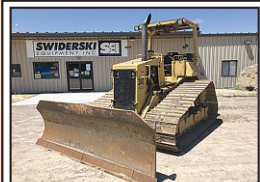

HOT HOT HOT CONSTRUCTION DEALS!

DOZERS

CAT D4H LGP DOZER; ROPS; 3 Speed F/R Transmission; 6 Way 10' 7" Blade; 30" Tracks; Work Lights; Rear Hitch; 22,597 LB D09395 ..... **$39,995**