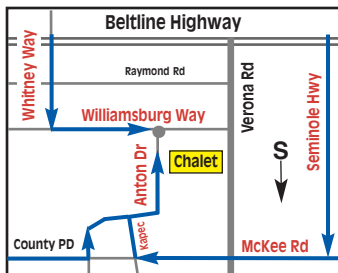

Avoid Verona Road

Take Alternative Routes to our Store