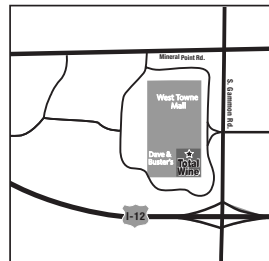

ALSO VISIT US IN

Brookfield
Calhoun Crossing
17300 W Bluemound Rd
Suite 200,
Brookfield, WI 53045
(262) 786-1520

Greenfield
8700 West Sura Lane
Greenfield, Wisconsin 53228
(next to Fresh Thyme Farmers Market)
(414) 425-7373
Prices may vary.