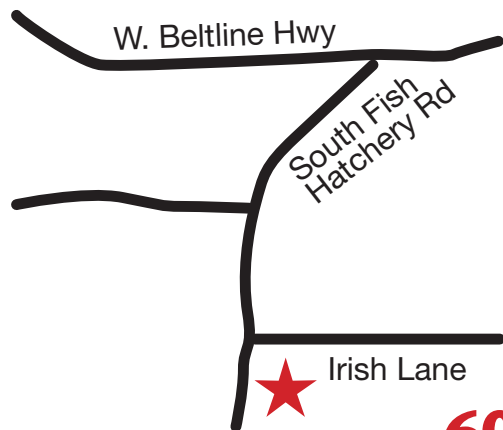

K&A Greenhouse

7595 W. Mineral Point • 833-5244
5555 Irish Lane • 271-3230

\$1 OFF

Any (1) 6" Perennial

Limit 1 coupon per person/per day. Can not be combined w/other offers.
Some restrictions apply. Expires 7/18/18.

K&A Greenhouse

7595 W. Mineral Point • 833-5244
5555 Irish Lane • 271-3230

Fitchburg Store:

Located 3 miles south
of the
W. Beltline Hwy on
the corner of
S. Fish Hatchery Rd
and Irish Lane.
You can't miss it!

608-271-3230

Middleton Store:

Located 3 miles west
of the
W. Beltline Hwy on
W. Mineral Pt. Rd.
(right next to Kwik Trip)
You can't miss it!

608-833-5244

kandagreenhouse.com

K&A Greenhouse

Where Inspiration Grows