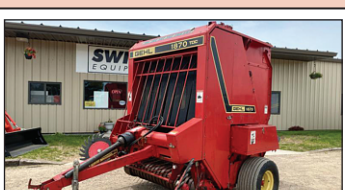

GEHL 1870 ROUND BALER; Twine; Electric Tie; Gathering Wheels; 31X13.50 Tires D10415 ..... **$8,995**