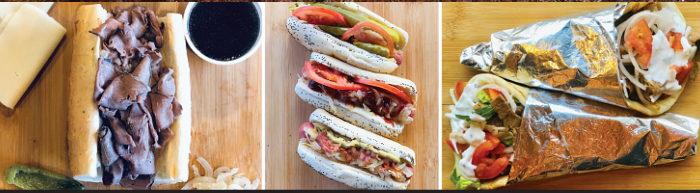

Dining Guide

OPEN YEAR-ROUND!
1321 Wis Dells Pkwy, Wis Dells, WI 53965
608-253-2728 • Open daily at 11am
"Located right across from Noah's Ark"
www.hordogovenue.com

Sprecher's
Restaurant & Pub

Wisconsin's Family Brew Pub
Delicious Food Craft Beer & Soda

COUPONS VALID AT OUR WISCONSIN DELLS LOCATION
644 Wisconsin Dells Parkway • 608 253 9109
sprecherspub.com
LAKE GENEVA WATERTOWN WISCONSIN DELLS
FAST LANES ► COLUMBUS ► DINE • PLAY • DRINK • BOWL ► FASTLANESPUB.COM

Sprecher's **$15 OFF**
Any Purchase of $40 or More

Wisconsin Dells dine-in only. Valid only with coupon. Cannot be used in conjunction with any other discount, promotion, or daily feature. Must present coupon to server when ordering. One coupon per table. Coupon expires 12/30/19 **WD0919**

Sprecher's **Buy One Entrée, GET ONE 1/2 OFF**

Wisconsin Dells dine-in only. Valid only with coupon in Watertown. Cannot be used in conjunction with any other discount, promotion, or daily feature. Must present coupon to server when ordering. One coupon per table. Coupon expires 12/30/19 **WD0919**

Sprecher's **20% OFF**
Carry Out Order of $25 or More
Order Online Using Code ROOTY3

Valid only with coupon in Wisconsin Dells. Cannot be used in conjunction with any other discount, promotion, or daily feature. Must present coupon when ordering. One coupon per table. Coupon expires 12/30/19 **WD0919**