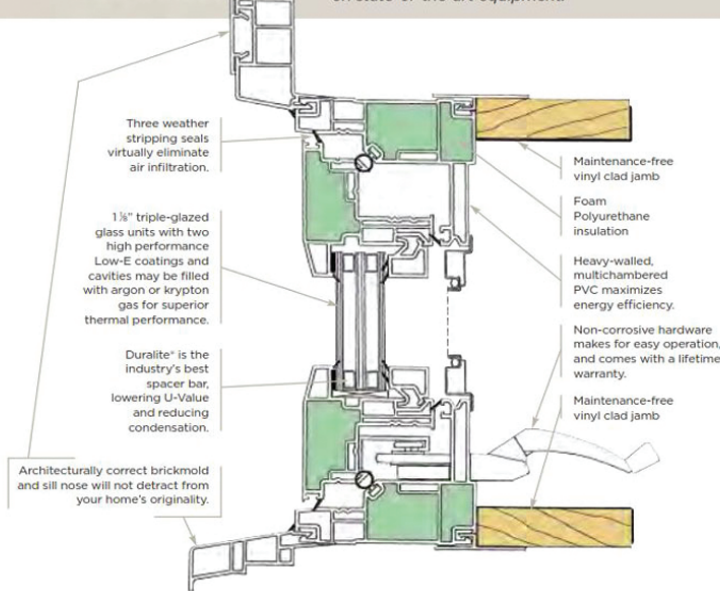

# Why Choose Richlin?

Richlin  
Window

Richlin Window uses the highest quality materials and innovative design, produced on state-of-the-art equipment.

WINDOWS

FINANCE! FINANCE!

WINDOWS

WINDOW  
PROJECT  
UP TO **\$1,500**  
**OFF**  
expires 7/12/19