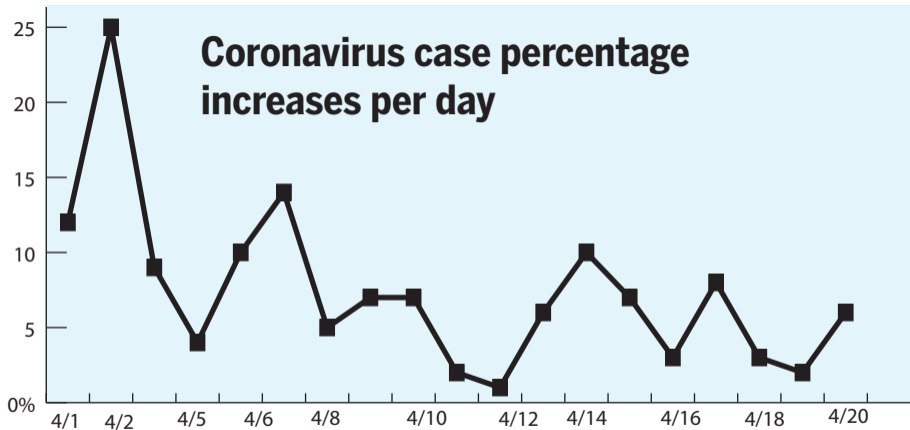

Coronavirus case percentage increases per day

SOURCE: Santa Barbara County Public Health

Len Wood, Staff