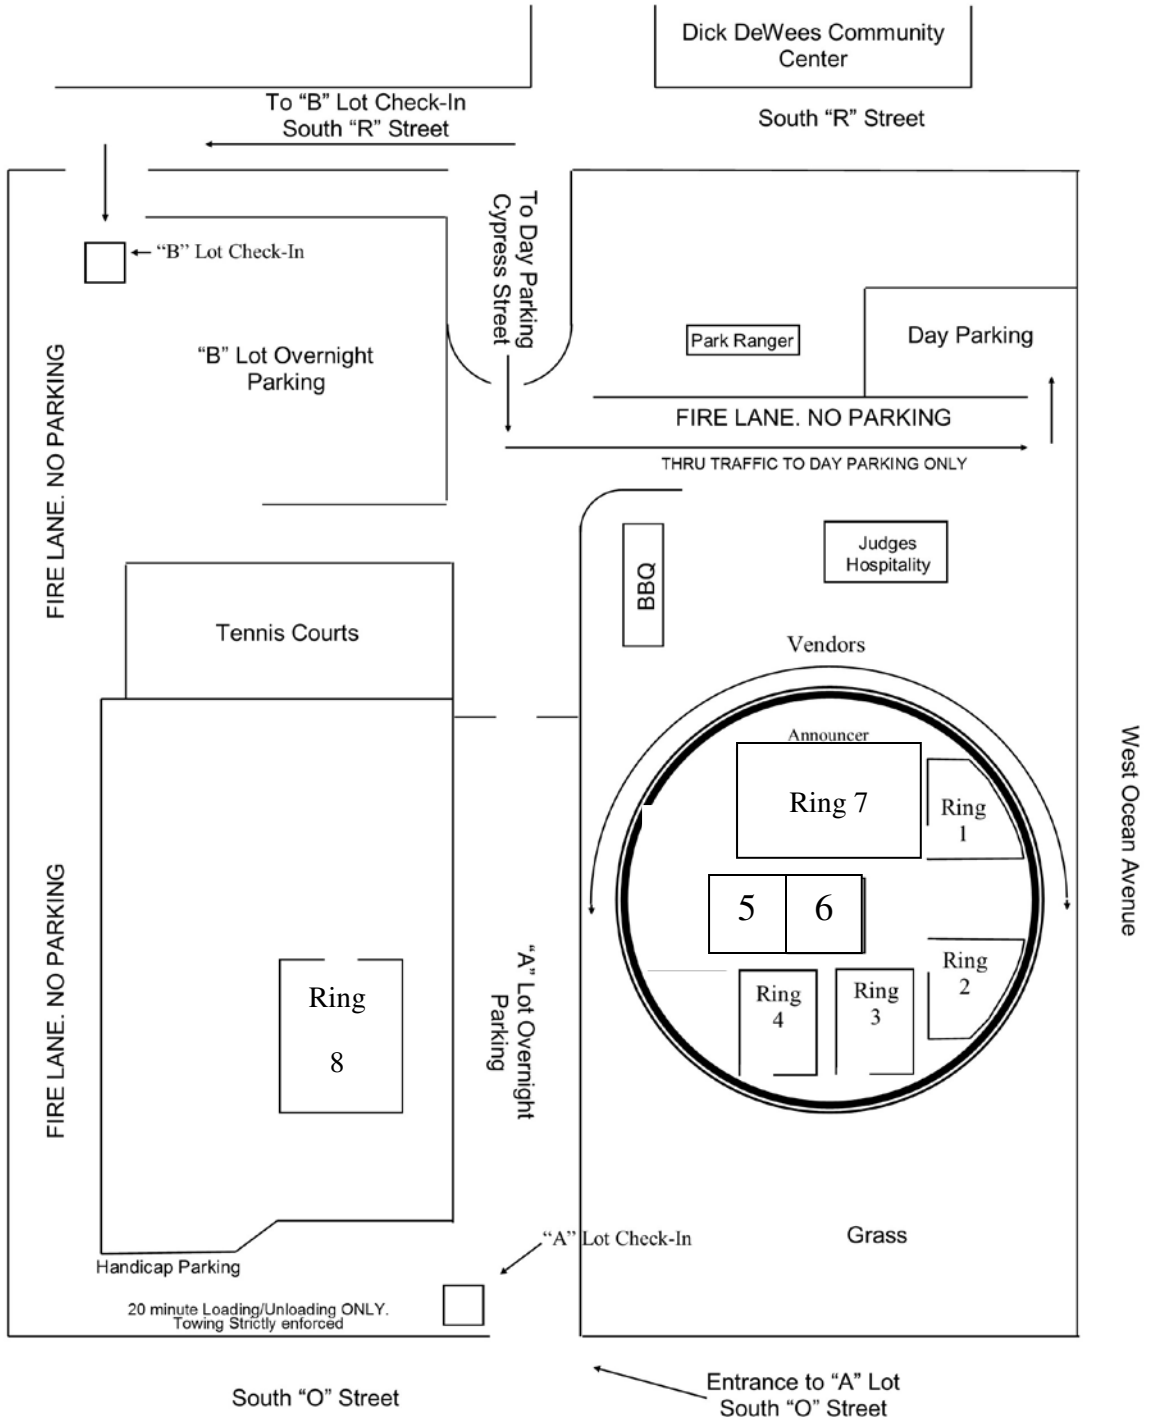

SUNDAY JUDGING SCHEDULE

Please Note: This Schedule is for the convenience of exhibitors and spectators. If a discrepancy exists between these times and/or ring numbers, and those listed under the ring number in the body of the program, follow the latter.

BREED	ENTRIES	TIME	RING
Affenpinscher	1	9:00 AM	5
Afghan Hound	10	10:00 AM	5
Airedale Terrier	1	11:00 AM	1
Akita	3	9:00 AM	4
Alaskan Malamute	3	11:00 AM	4
Australian Cattle Dog	2	9:00 AM	1
Australian Shepherd	20	11:00 AM	1
Basenji	2	9:00 AM	5
Basset Hound	2	8:00 AM	4
Beagle Thirteen Inches	2	8:00 AM	7
Beagle Fifteen Inches	1	8:00 AM	7
Bearded Collie	3	9:00 AM	1
Belgian Malinois	1	9:00 AM	1
Berger Picard	1	9:00 AM	1
Bernese Mountain Dog	3	9:00 AM	4
Bichon Frises	4	11:00 AM	5
Bloodhound	6	8:00 AM	7
Bluetick Coonhound	3	8:00 AM	7
Border Collie	17	9:00 AM	1
Border Terrier	4	8:00 AM	1
Borzoi	14	8:50 AM	7
Boston Terrier	4	9:00 AM	5
Bouvier Des Flandres	7	10:00 AM	1
Boxer	7	8:00 AM	4
Briard	2	10:00 AM	1
Brittany	6	9:00 AM	3
Brussels Griffon	1	9:00 AM	5
Bulldog	3	9:00 AM	5
Cane Corso	10	9:00 AM	4
Cardigan Welsh Corgi	3	8:00 AM	1
Cavalier King Charles Spaniel	19	11:00 AM	5
Chihuahua (Long Coat)	23	10:30 AM	6
Chihuahua (Smooth Coat)	2	10:30 AM	6
Chinese Crested	8	8:00 AM	6
Chinese Shar-Pei	3	9:00 AM	5
Cocker Spaniel (Ascob)	2	9:00 AM	3
Dachshund (Longhaired)	4	8:00 AM	7
Dachshund (Smooth)	1	8:00 AM	7
Dachshund (Wirehaired)	4	8:00 AM	7
Dalmatian	7	9:00 AM	5
Doberman Pinscher	10	10:00 AM	4
English Setter	2	9:00 AM	3
English Springer Spaniel	1	9:00 AM	3
French Bulldog	24	8:00 AM	5
German Shepherd Dog	11	10:00 AM	6
German Shorthaired Pointer	5	8:00 AM	3
German Wirehaired Pointer	2	8:00 AM	3
Giant Schnauzer	1	10:00 AM	4
Golden Retriever	20	10:00 AM	3
Gordon Setter	1	9:00 AM	3

Great Dane	18	10:00 AM	4
Great Pyrenees	12	11:00 AM	4
Greater Swiss Mountain Dog	6	9:00 AM	4
Greyhound	19	11:40 AM	3
Havanese	4	9:00 AM	6
Irish Setter	6	9:00 AM	3
Irish Wolfhound	25	9:35 AM	7
Italian Greyhound	7	8:00 AM	6
Japanese Chin	2	8:00 AM	6
Kerry Blue Terrier	1	11:00 AM	1
Kuvasz	1	10:00 AM	4
Labrador Retriever	18	8:00 AM	3
Mastiff	4	8:00 AM	4
Miniature American Shepherd	11	10:00 AM	1
Miniature Bull Terrier	1	11:00 AM	1
Miniature Schnauzer	9	11:00 AM	1
Newfoundland	1	11:00 AM	4
Norfolk Terrier	2	8:00 AM	1
Norwich Terrier	1	8:00 AM	1
Old English Sheepdog	1	11:00 AM	1
Open Intermediate Class	1	10:00 AM	5
Open Senior Class	2	10:00 AM	5
Papillon	5	8:00 AM	6
Parson Russell Terrier	3	8:00 AM	1
Pekingese	2	9:00 AM	6
Pembroke Welsh Corgi	5	8:00 AM	1
Pharaoh Hound	1	10:00 AM	5
Pointer	1	9:00 AM	3
Pomeranian	4	9:00 AM	6
Poodle (Miniature)	8	10:00 AM	5
Poodle (Standard)	11	11:55 AM	5
Poodle (Toy)	10	9:00 AM	6
Portuguese Water Dog	2	9:00 AM	4
Pug	3	8:00 AM	6
Redbone Coonhound	1	8:00 AM	7
Rhodesian Ridgeback	15	8:00 AM	4
Rottweiler	5	11:00 AM	4
Russell Terriers	7	8:00 AM	1
Saluki	55	10:00 AM	8
Samoyed	8	11:00 AM	4
Shetland Sheepdog	1	10:00 AM	6
Siberian Husky	5	9:00 AM	4
Silky Terrier	6	9:00 AM	6
Soft Coated Wheaten Terrier	4	10:00 AM	1
Standard Schnauzer	4	11:00 AM	4
Swedish Vallhund	1	9:00 AM	1
The Master Class	1	10:00 AM	5
Tibetan Spaniel	2	9:00 AM	5
Tibetan Terrier	2	10:00 AM	5
Vizsla	6	10:00 AM	3
Weimaraner	1	9:00 AM	3
Whippet	16	11:00 AM	3
Wirehaired Pointing Griffon	4	9:00 AM	3

Total Dog Entries in Show: 647

MAP NOT TO SCALE