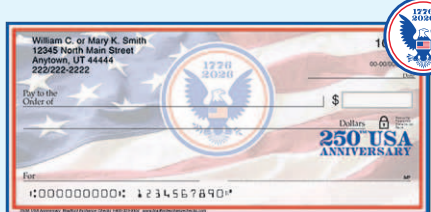

America's 250th Anniversary - 01558 ▲