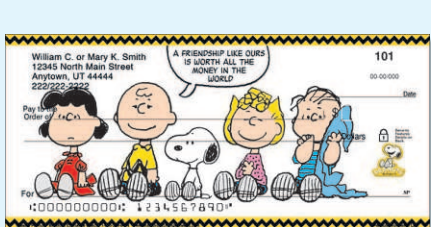

CHECKS AS LOW AS \$3.37 + FREE Standard Shipping FREE 4th Pack

PER PACK OF SINGLE TOP TEAR CHECKS*

ORDER TODAY! CALL 1-800-323-8104

Lena Liu's Flights of Fancy -00007 ▲

Make a Wish - 01011 ▲

Challis & Roos Blooming Flowers - 00461 ▲

Botanical Fruits - 00541 ▲

America's 250th Anniversary - 01558 ▲

God Bless America - 00006 ▲

America Sparkles High Security - 00542 ▲

Mickey Loves Minnie - 00422 ▲

Classic Peanuts - 00708 ▲

Coping Together - 01397 ▲

Woodland Woodcuts - 01406 ▲

Lena Liu's Morning Serenade - 00029 ▲

Nurses Rule! - 00542 ▲

Footprints w/verse "One night I dreamed that I was walking along the beach with the Lord." - 00667

Rose Petal Blessings - 00060 ▲

Lena Liu's Enchanted Wings - 00026 ▲

Sunflowers - 00334 ▲

Cowboy Round Up - 00380 ▲

Promises from God - 01242 ▲

MATCHING COVERS & LABELS

CHECKBOOK COVERS: \$19.99/ea

ADDRESS LABELS: \$8.99/200 qty.

SEE OUR FULL SELECTION ONLINE!