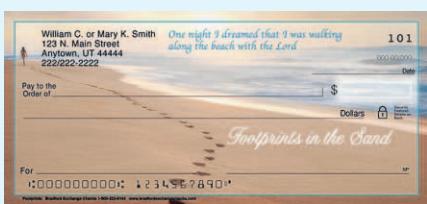

Footprints w/verse "One night I dreamed that I was walking along the beach with the Lord." - 00667