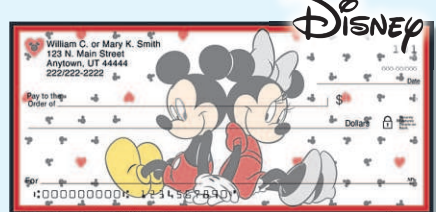

CHECKS AS LOW AS \$3.37 + FREE Standard Shipping FREE 4th Pack

PER PACK OF SINGLE TOP TEAR CHECKS*

ORDER TODAY! CALL 1-800-323-8104

Lena Liu's Flights of Fancy -00007 ▲

Make a Wish - 01011 ▲

Challis & Roos Blooming Flowers - 00461 ▲

Botanical Fruits - 00541 ▲

America's 250th Anniversary - 01558 ▲

God Bless America - 00006 ▲

America Sparkles High Security - 00542 ▲

Mickey Loves Minnie - 00422 ▲

Classic Peanuts - 00708 ▲

Coping Together - 01397 ▲

Woodland Woodcuts - 01406 ▲

Lena Liu's Morning Serenade - 00029 ▲

Nurses Rule! - 00542 ▲

Footprints w/verse "One night I dreamed that I was walking along the beach with the Lord." - 00667

Rose Petal Blessings - 00060 ▲