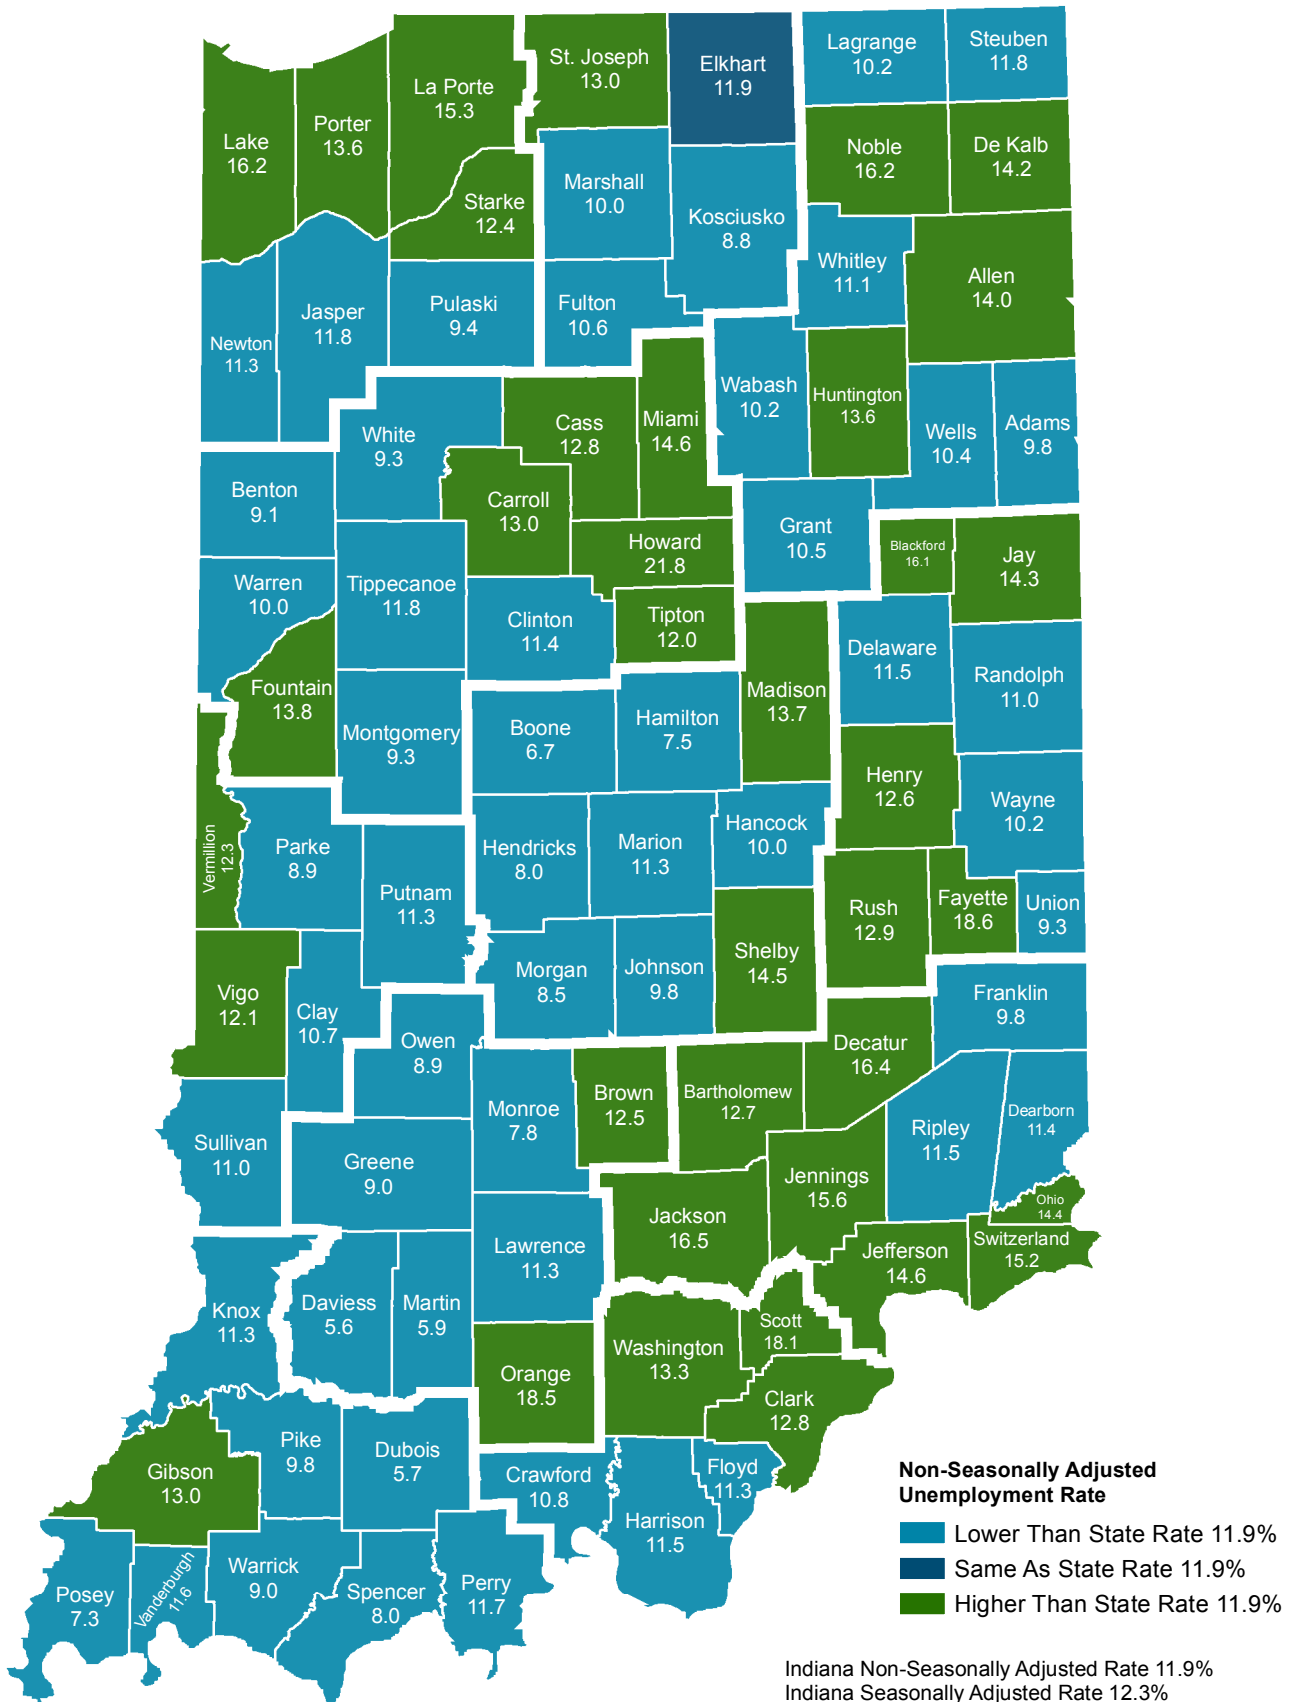

County Unemployment Rates May 2020 - Non Seasonally Adjusted

Indiana Non-Seasonally Adjusted Rate 11.9%
Indiana Seasonally Adjusted Rate 12.3%
Source: DWD, Local Area Unemployment Statistics