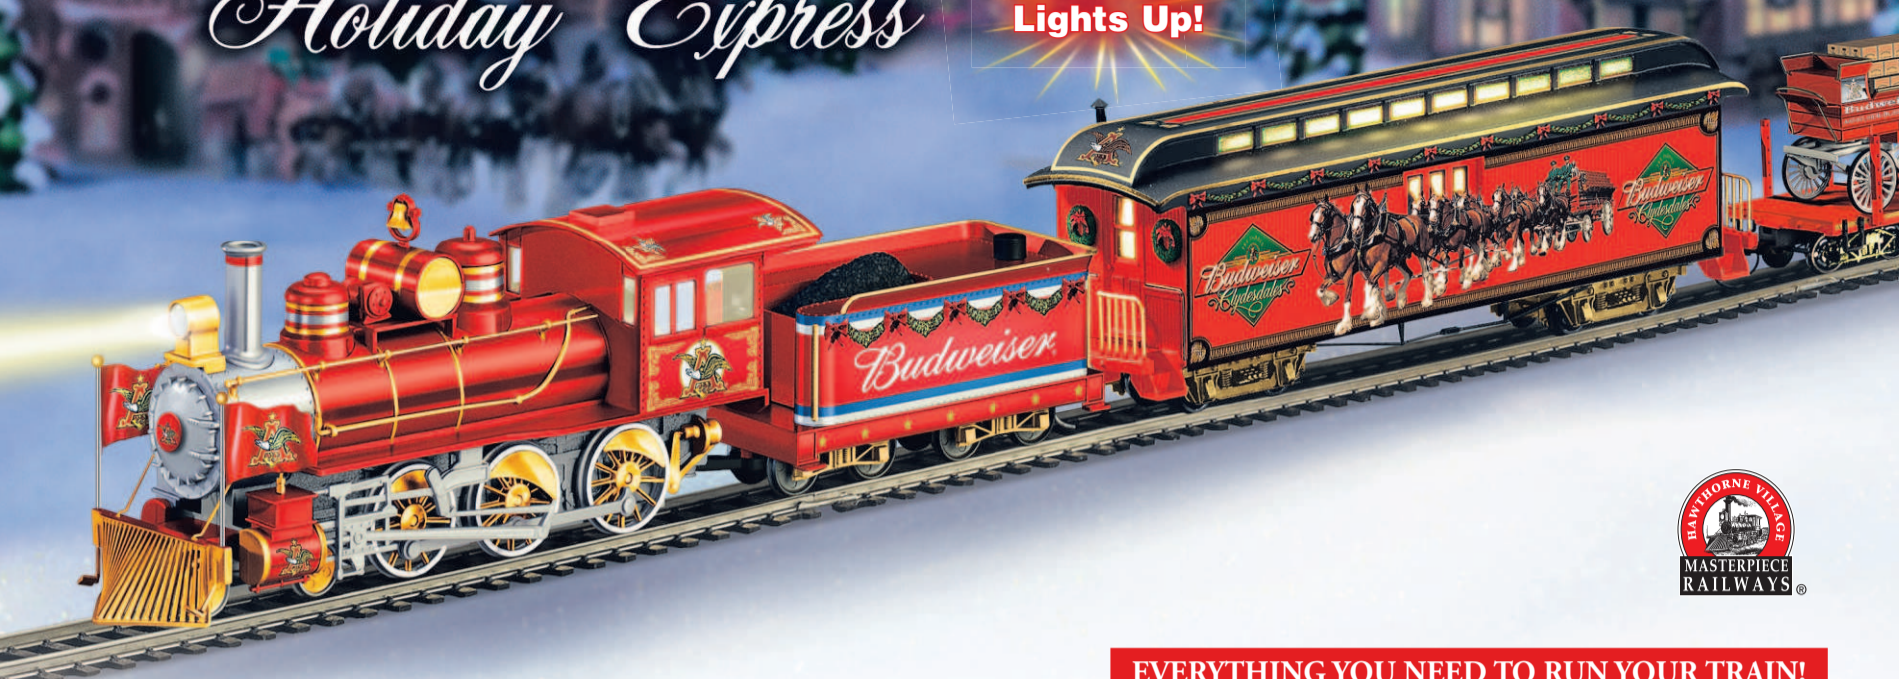

Delivering all the joys of the season!

Budweiser Holiday Express

NOT AVAILABLE
IN ANY STORE!

Locomotive
Lights Up!

Officially Licensed from
the Anheuser-Busch Company

An illuminated, real working electric train collection
inspired by the King of Beers®...Budweiser!

EVERYTHING YOU NEED TO RUN YOUR TRAIN!

14-piece track
set—creates a
47" x 38" oval—
power-pack and
speed controller—
a \$100 value—
YOURS FREE!

Shipment One	Shipment Two	Shipment Three
"Steam Locomotive & Coal Car"	"Baggage Car" with FREE 14-pc. Track Set	"Gondola Car" with FREE Power Pack & Speed Controller

Hawthorne presents an illuminated train collection that shines with history and heritage

The locomotive's
headlight shines a
mighty beacon of
light as it powers
along the tracks!

There are many things that signal the start of the holiday season. But a sure sign that Christmas is on its merry way is seeing the famous advertising featuring those gentle giants of Budweiser—the World Famous Budweiser Clydesdales—trotting through a winter wonderland. Now Hawthorne is proud to introduce the *Budweiser Holiday Express* that's positively brimming with the joyous spirit of the King of Beers®!

This classic, heirloom quality train—that includes a working headlight on the steam locomotive—features dramatic, full-color artwork of the World Famous Budweiser Clydesdales, fully-sculpted Budweiser icons including the historic Budweiser Beer Wagon and is richly adorned with holiday motifs.