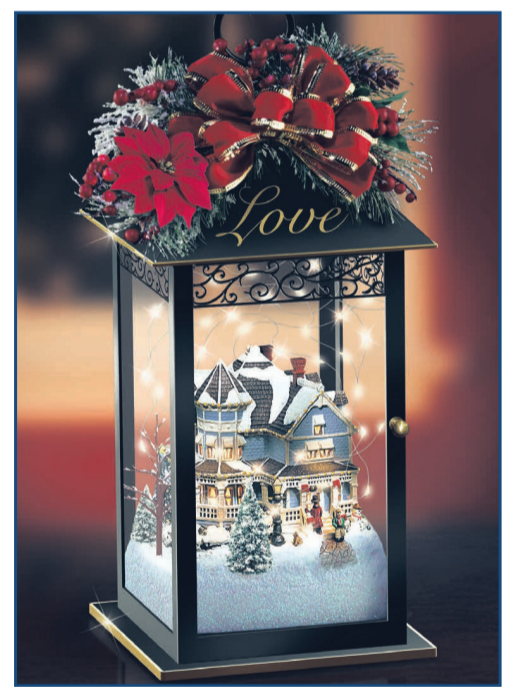

THOMAS KINKADE'S "Sparkle of the Season"

They
Light
Up!

ALWAYS IN BLOOM®
LANTERN COLLECTION
FEATURES A FIRST-EVER
DESIGN WITH STARRY
STRING LIGHTS

Lantern One

Lantern Two

Lantern Three

Innovative lighting creates a sparkling winter wonderland

A Bradford Exchange Exclusive design, the Thomas Kinkade "Sparkle of the Season" Illuminated *Always in Bloom*® Lantern Collection is comprised of hand-crafted, burnished metal lanterns in traditional designs. Beginning with Lantern One, "Love," each lantern houses a fully-dimensional, miniature sculpture recreating one of Thomas Kinkade's classic holiday paintings. The inviting homes are hand-cast and hand-painted in intricate detail, and light up from within at the touch of a switch. But it is the lights in the Christmas Eve sky above each home that truly make these lanterns shine. Attached to nearly invisible, thin strands of wire, abundant white lights sparkle above each holiday scene inside the lanterns. What's more, crowning each lantern is a hand-crafted *Always in Bloom*® poinsettia and pine arrangement, each made from materials rivalling the look and feel of the real thing. Tied with festive holiday bows, these flowers and pines will never fade from the peak of their beauty.

Thin strands of tiny white starlights appear to float on air above each sculpted home. Turn them on at the touch of a switch to create a shimmering sky and bring the scenes to life.

Begin with your first lantern, "Love," and look forward to adding its companion editions to create a brilliantly illuminated display