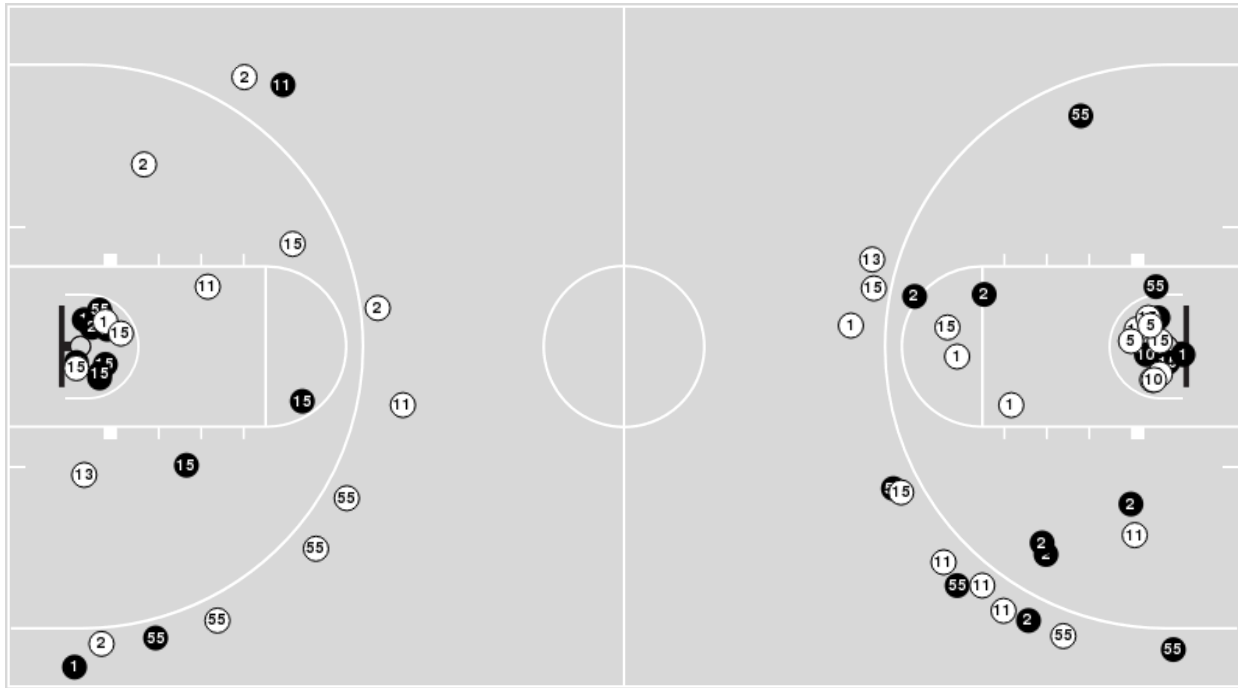

Nebraska at Maryland

03/11/21 Bankers Life Fieldhouse, Indianapolis, IN
2021 Big Ten Women's Basketball Tournament

Officials: Felicia Grinter, Laura Morris, Kevin Pethtel

Players => AllFG Types=>AllResults=>All

Maryland

All Field Goals