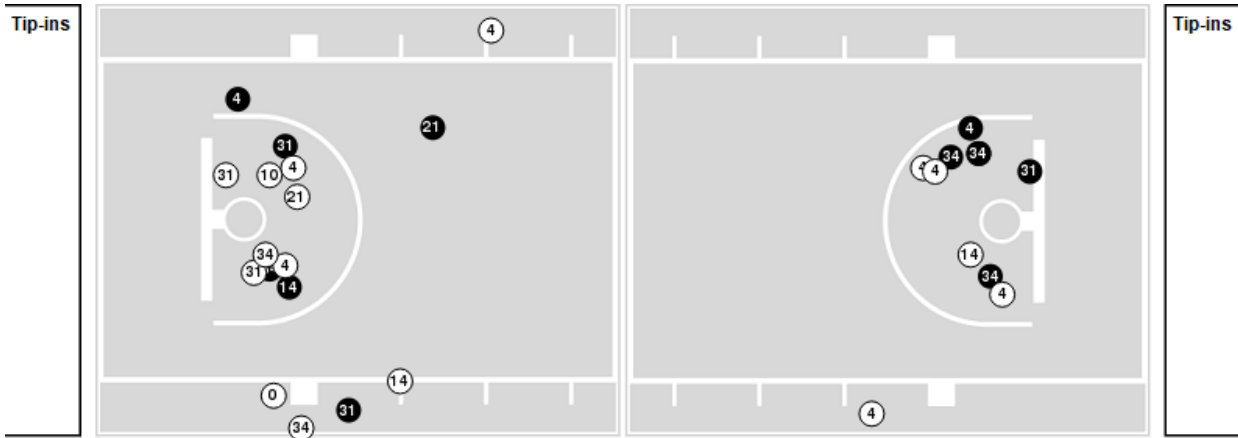

Blow Up Chart

N Made   **O** Missed   N - Player Number

Nebraska	M/A	%
Field Goals	27/65	42
2 Points	16/39	41
3 Points	11/26	42
Free Throws	8/10	80

Nebraska	M/A	%
Points in the Paint	22 (11 / 22)	50
Fast Break Points	2 (1/1)	100
Second Chance Points	4 (2/13)	15
Effective FG%	50