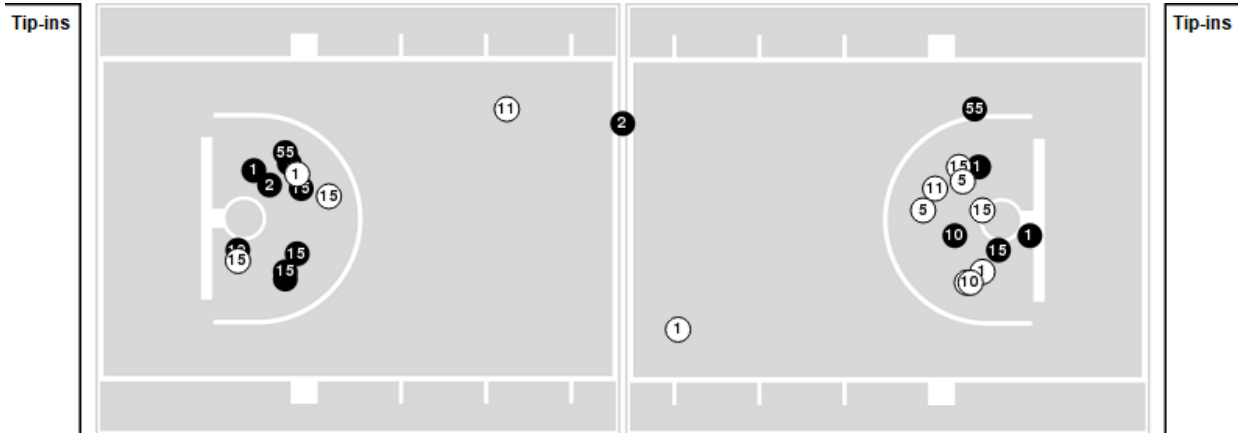

Blow Up Chart

● Made ○ Missed N - Player Number

Maryland	M/A	%
Field Goals	29/63	46
2 Points	22/41	54
3 Points	7/22	32
Free Throws	18/21	86

Maryland	M/A	%
Points in the Paint	30 (15 / 28)	54
Fast Break Points	8 (7/9)	78
Second Chance Points	7 (4/8)	50
Effective FG%	52