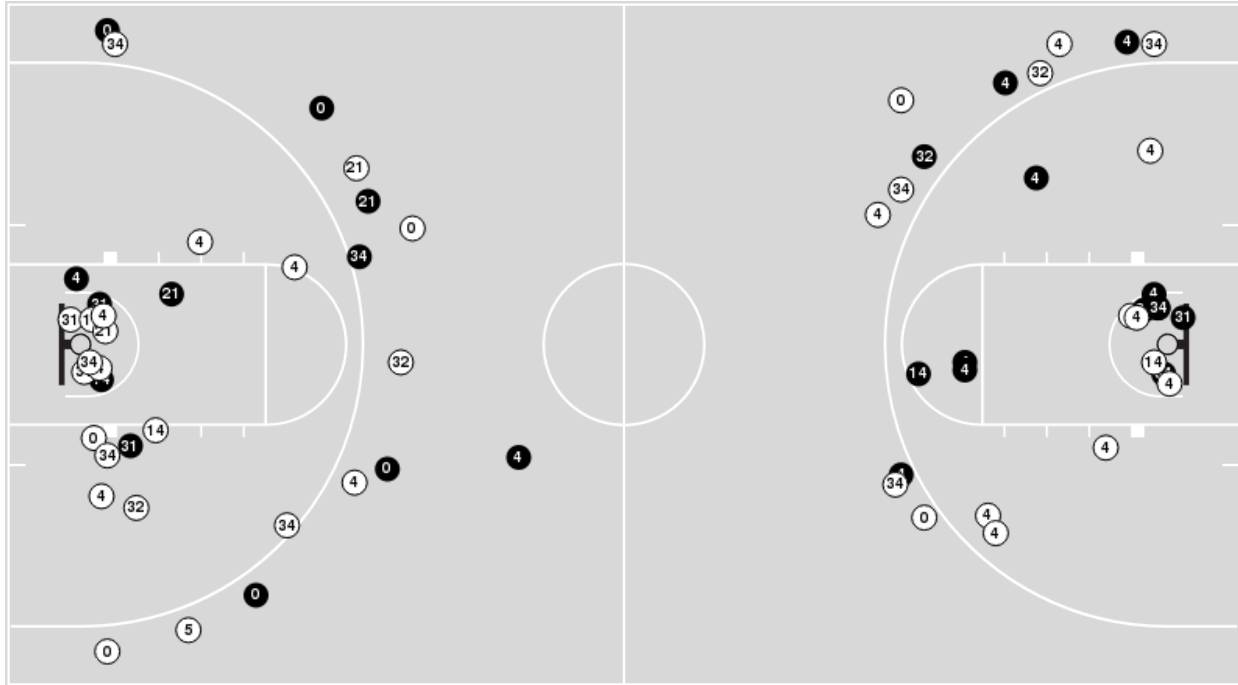

Nebraska at Maryland

03/11/21 Bankers Life Fieldhouse, Indianapolis, IN
2021 Big Ten Women's Basketball Tournament

Officials: Felicia Grinter, Laura Morris, Kevin Pethtel

Players => AllFG Types=>AllResults=>All

Nebraska

All Field Goals