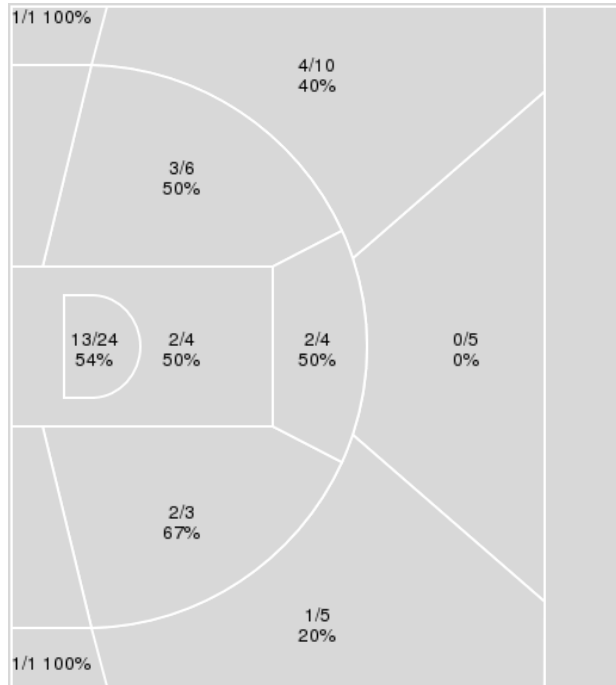

Nebraska at Maryland

03/11/21 Bankers Life Fieldhouse, Indianapolis, IN
2021 Big Ten Women's Basketball Tournament

Officials: Felicia Grinter, Laura Morris, Kevin Pethtel

{ Players => All; } FG Types => All; Results => All;

{ Players => All; } FG Types => All; Results => All;

Maryland