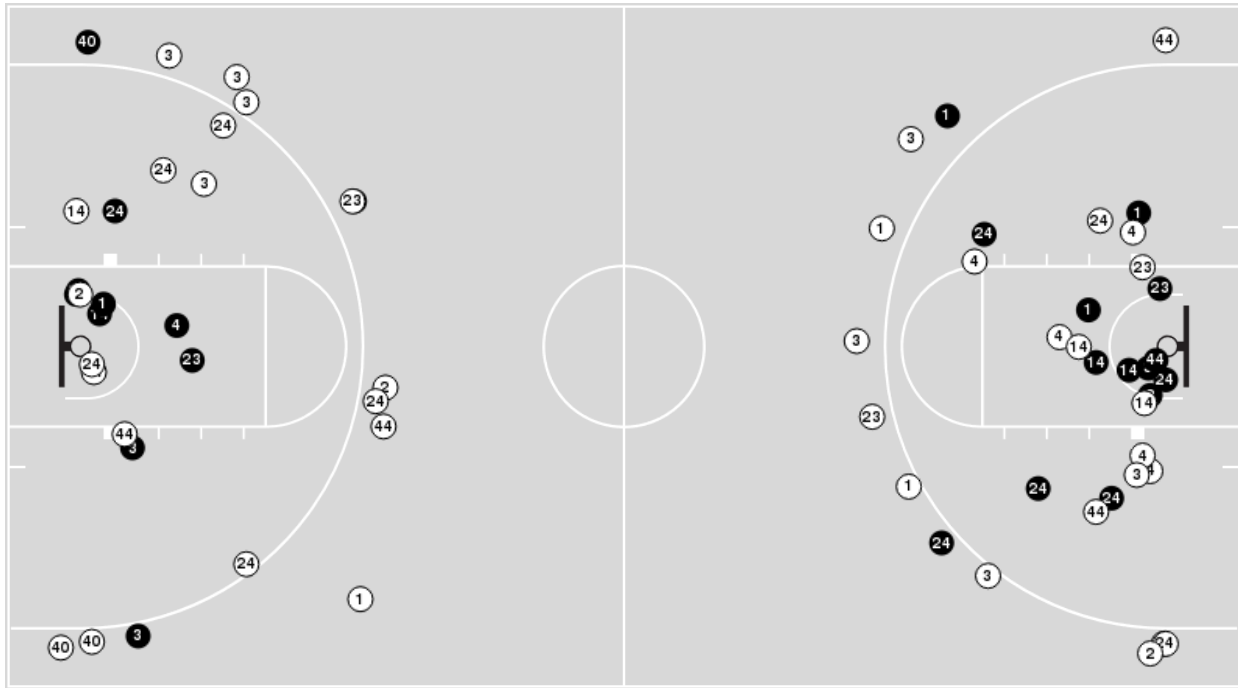

Officials: Angie Enlund, Mark Resch, Maggie Tieman

Players => 1, 2, 3, 4, 5, 12, 14, 20, 21, 22, 23, 24, 40, 44, 50FG Types=>AllResults=>All

Michigan St.

All Field Goals