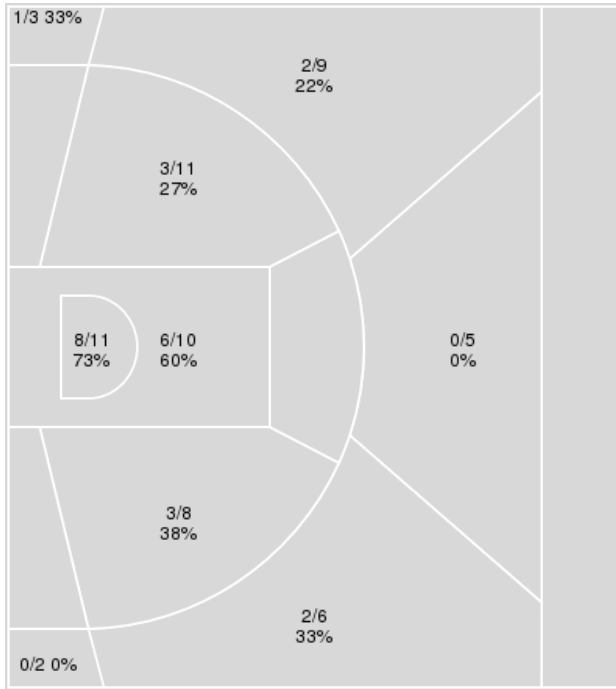

Officials: Angie Enlund, Mark Resch, Maggie Tieman

{ Players => 1, 2, 3, 4, 5, 12, 14, 20, 21, 22, 23, 24, 40, 44, 50; } FG
Types => All; Results => All;

{ Players => 0, 1, 2, 4, 5, 10, 11, 14, 21, 24, 31, 34; } FG Types => All;
Results => All;

Michigan St.

Nebraska

Michigan St.	M/A	%
Field Goals	25/65	38
2 Points	20/40	50
3 Points	5/25	20
Free Throws	9/13	69

Nebraska	M/A	%
Field Goals	27/62	44
2 Points	21/48	44
3 Points	6/14	43
Free Throws	8/14	57