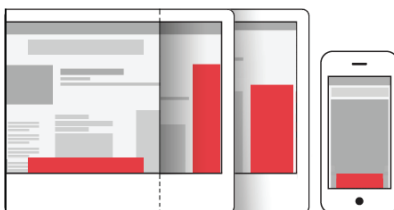

480x250 (Expanded)

- Static
- Max file size: 40k
- File format: gif, jpg, png

SIDEKICK

Average CTR 0.13%*

300x250 or 300x600

- Animated or static
- Max file size: 100k (72dpi)
- File format: jpg, png, gif

850x700 (Expanded)

- Animated or static
- Max file size: 150k (72dpi)
- File format: jpg, png, gif

BILLBOARD

Average CTR 0.25%*

970x250

- Animated or static
- Max file size: 100k (72dpi)
- File format: jpg, png, gif, html

MULTI-SCREEN ADHESION

NEW*

300x600

- Static Floating Big Ad
- Max file size: 100k (72dpi)
- File format: gif, jpg, png
- Changes ad size to match viewer's display window

728x90

[frequency cap 1 per]

- Static Floating Footer
- Max file size: 40k (72dpi)
- File format: gif, jpg, png

160x600

- Static
- Max file size: 60k
- File format: gif, jpg, png

320x100

- Static
- Max file size: 40k
- File format: gif, jpg, png

FLOATING BAR - \$20 CPM

Average CTR 0.46%*

1170x70

- Static
- Max file size: 100k (72dpi)
- File format: gif, jpg, png