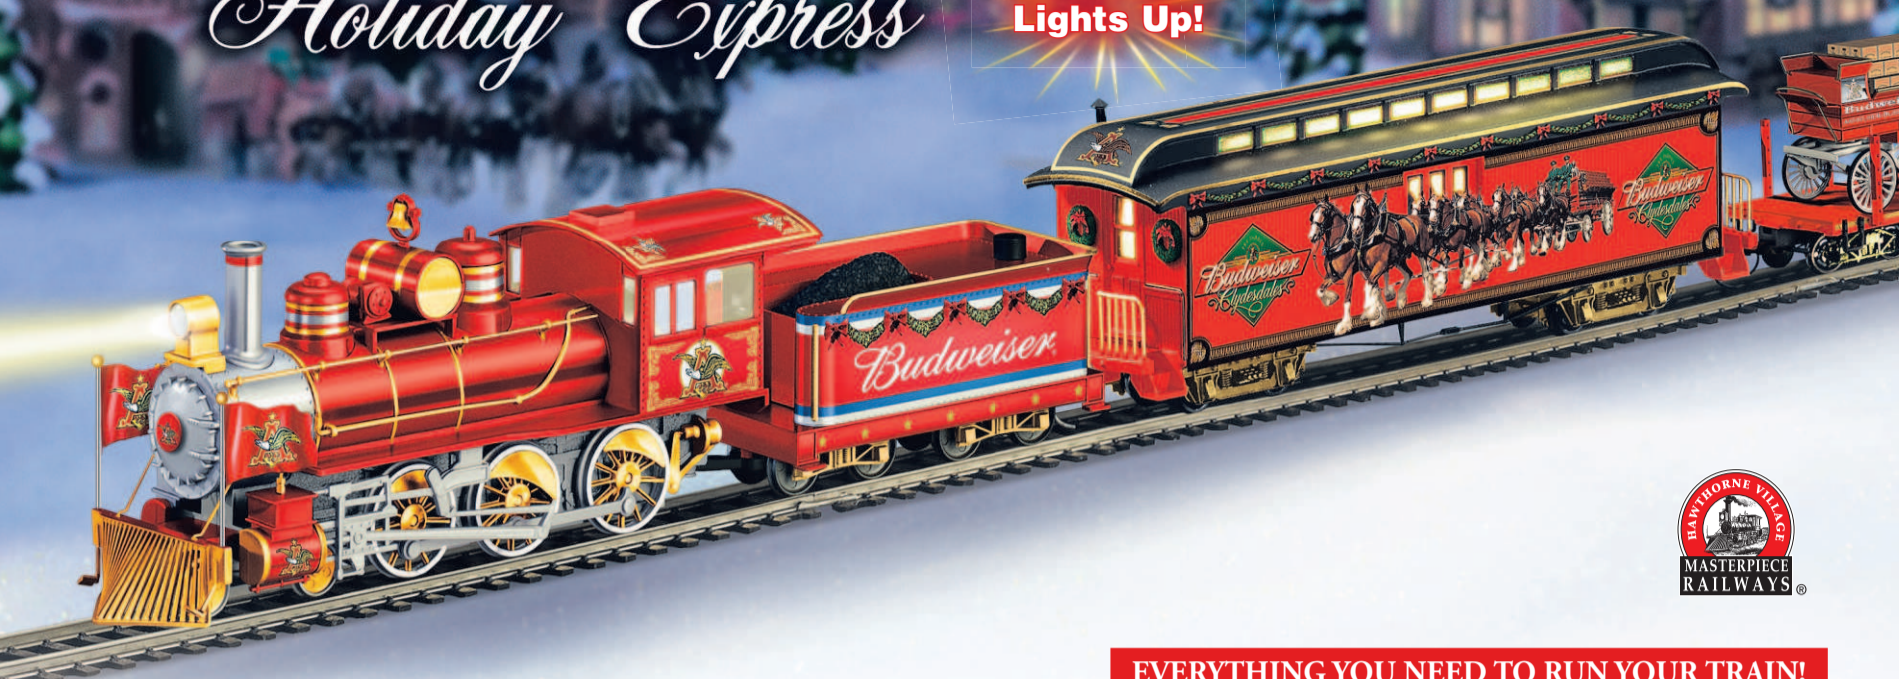

Delivering all the joys of the season!

Budweiser Holiday Express

Locomotive
Lights Up!

NOT AVAILABLE
IN ANY STORE!

Officially Licensed from
the Anheuser-Busch Company

An illuminated, real working electric train collection
inspired by the King of Beers®...Budweiser!

EVERYTHING YOU NEED TO RUN YOUR TRAIN!

14-piece track
set—creates a
47" x 38" oval—
power-pack and
speed controller—
a \$100 value—
YOURS FREE!

Shipment One	Shipment Two	Shipment Three
"Steam Locomotive & Coal Car"	"Baggage Car" with FREE 14-pc. Track Set	"Gondola Car" with FREE Power Pack & Speed Controller

Hawthorne presents an illuminated train collection that shines with history and heritage

The locomotive's
headlight shines a
mighty beacon of
light as it powers
along the tracks!

There are many things that signal the start of the holiday season. But a sure sign that Christmas is on its merry way is seeing the famous advertising featuring those gentle giants of Budweiser—the World Famous Budweiser Clydesdales—trotting through a winter wonderland. Now Hawthorne is proud to introduce the *Budweiser Holiday Express* that's positively brimming with the joyous spirit of the King of Beers®!

This classic, heirloom quality train—that includes a working headlight on the steam locomotive—features dramatic, full-color artwork of the World Famous Budweiser Clydesdales, fully-sculpted Budweiser icons including the historic Budweiser Beer Wagon and is richly adorned with holiday motifs.