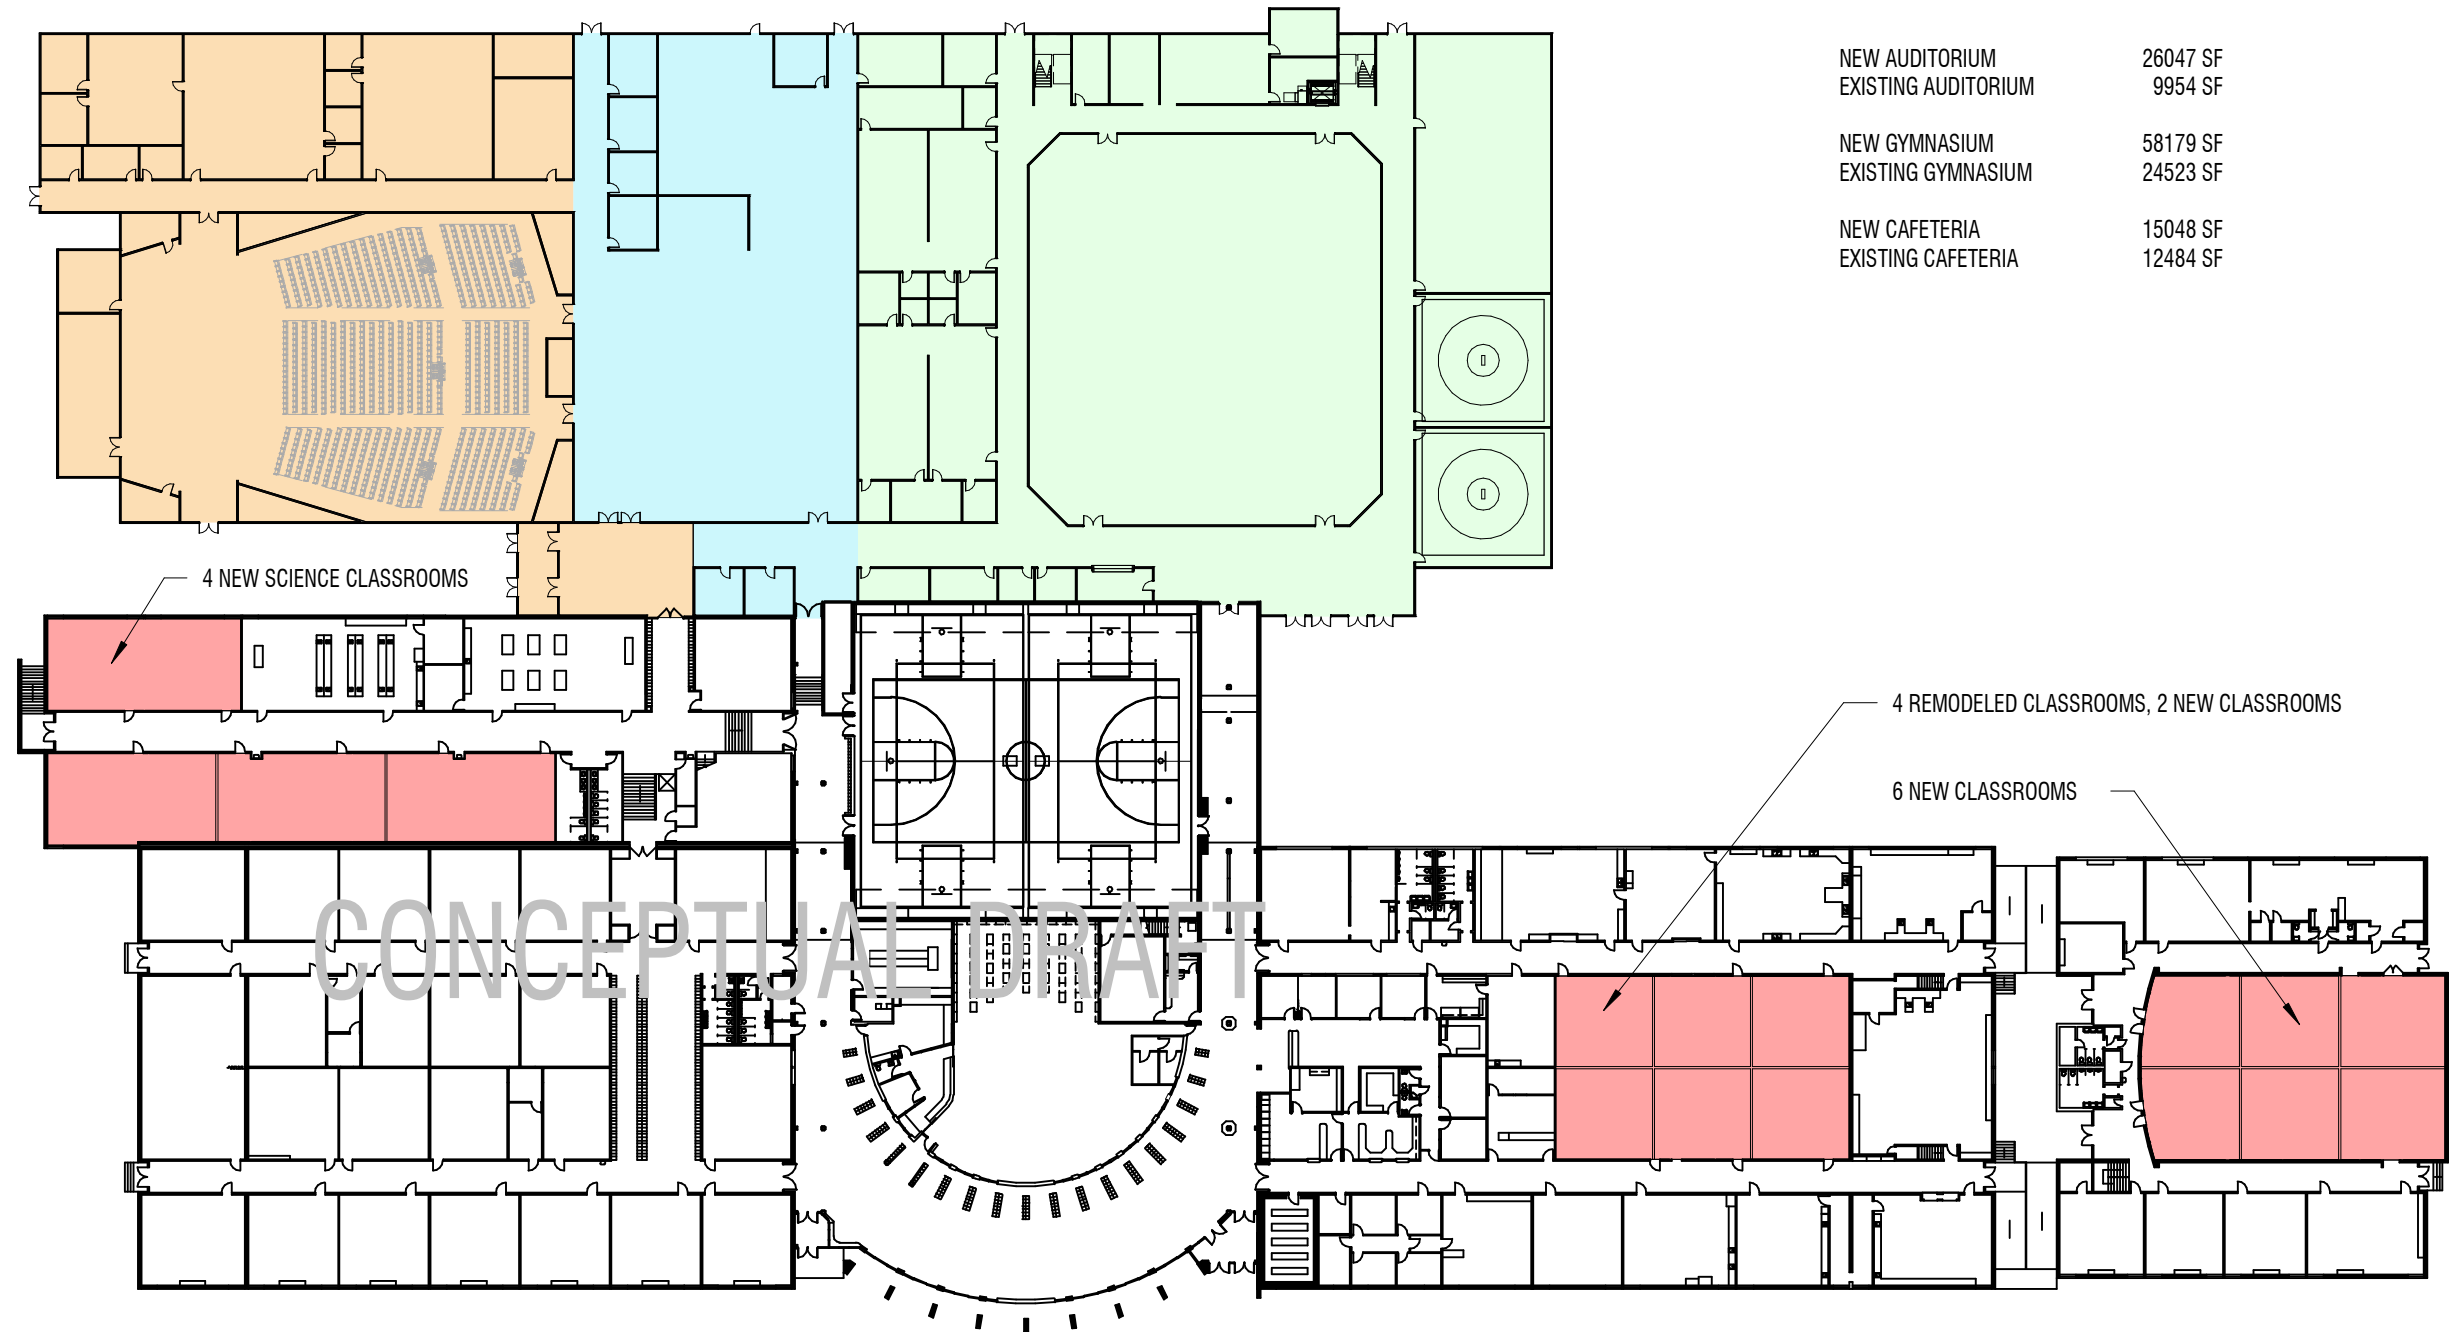

# HIGHLAND HIGH SCHOOL - GYM ADDITION

OVERALL PLAN

NEW AUDITORIUM	26047 SF
EXISTING AUDITORIUM	9954 SF
NEW GYMNASIUM	58179 SF
EXISTING GYMNASIUM	24523 SF
NEW CAFETERIA	15048 SF
EXISTING CAFETERIA	12484 SF

4 NEW SCIENCE CLASSROOMS

4 REMODELED CLASSROOMS, 2 NEW CLASSROOMS

6 NEW CLASSROOMS

# HIGHLAND HIGH SCHOOL - GYM ADDITION

MAIN FLOOR