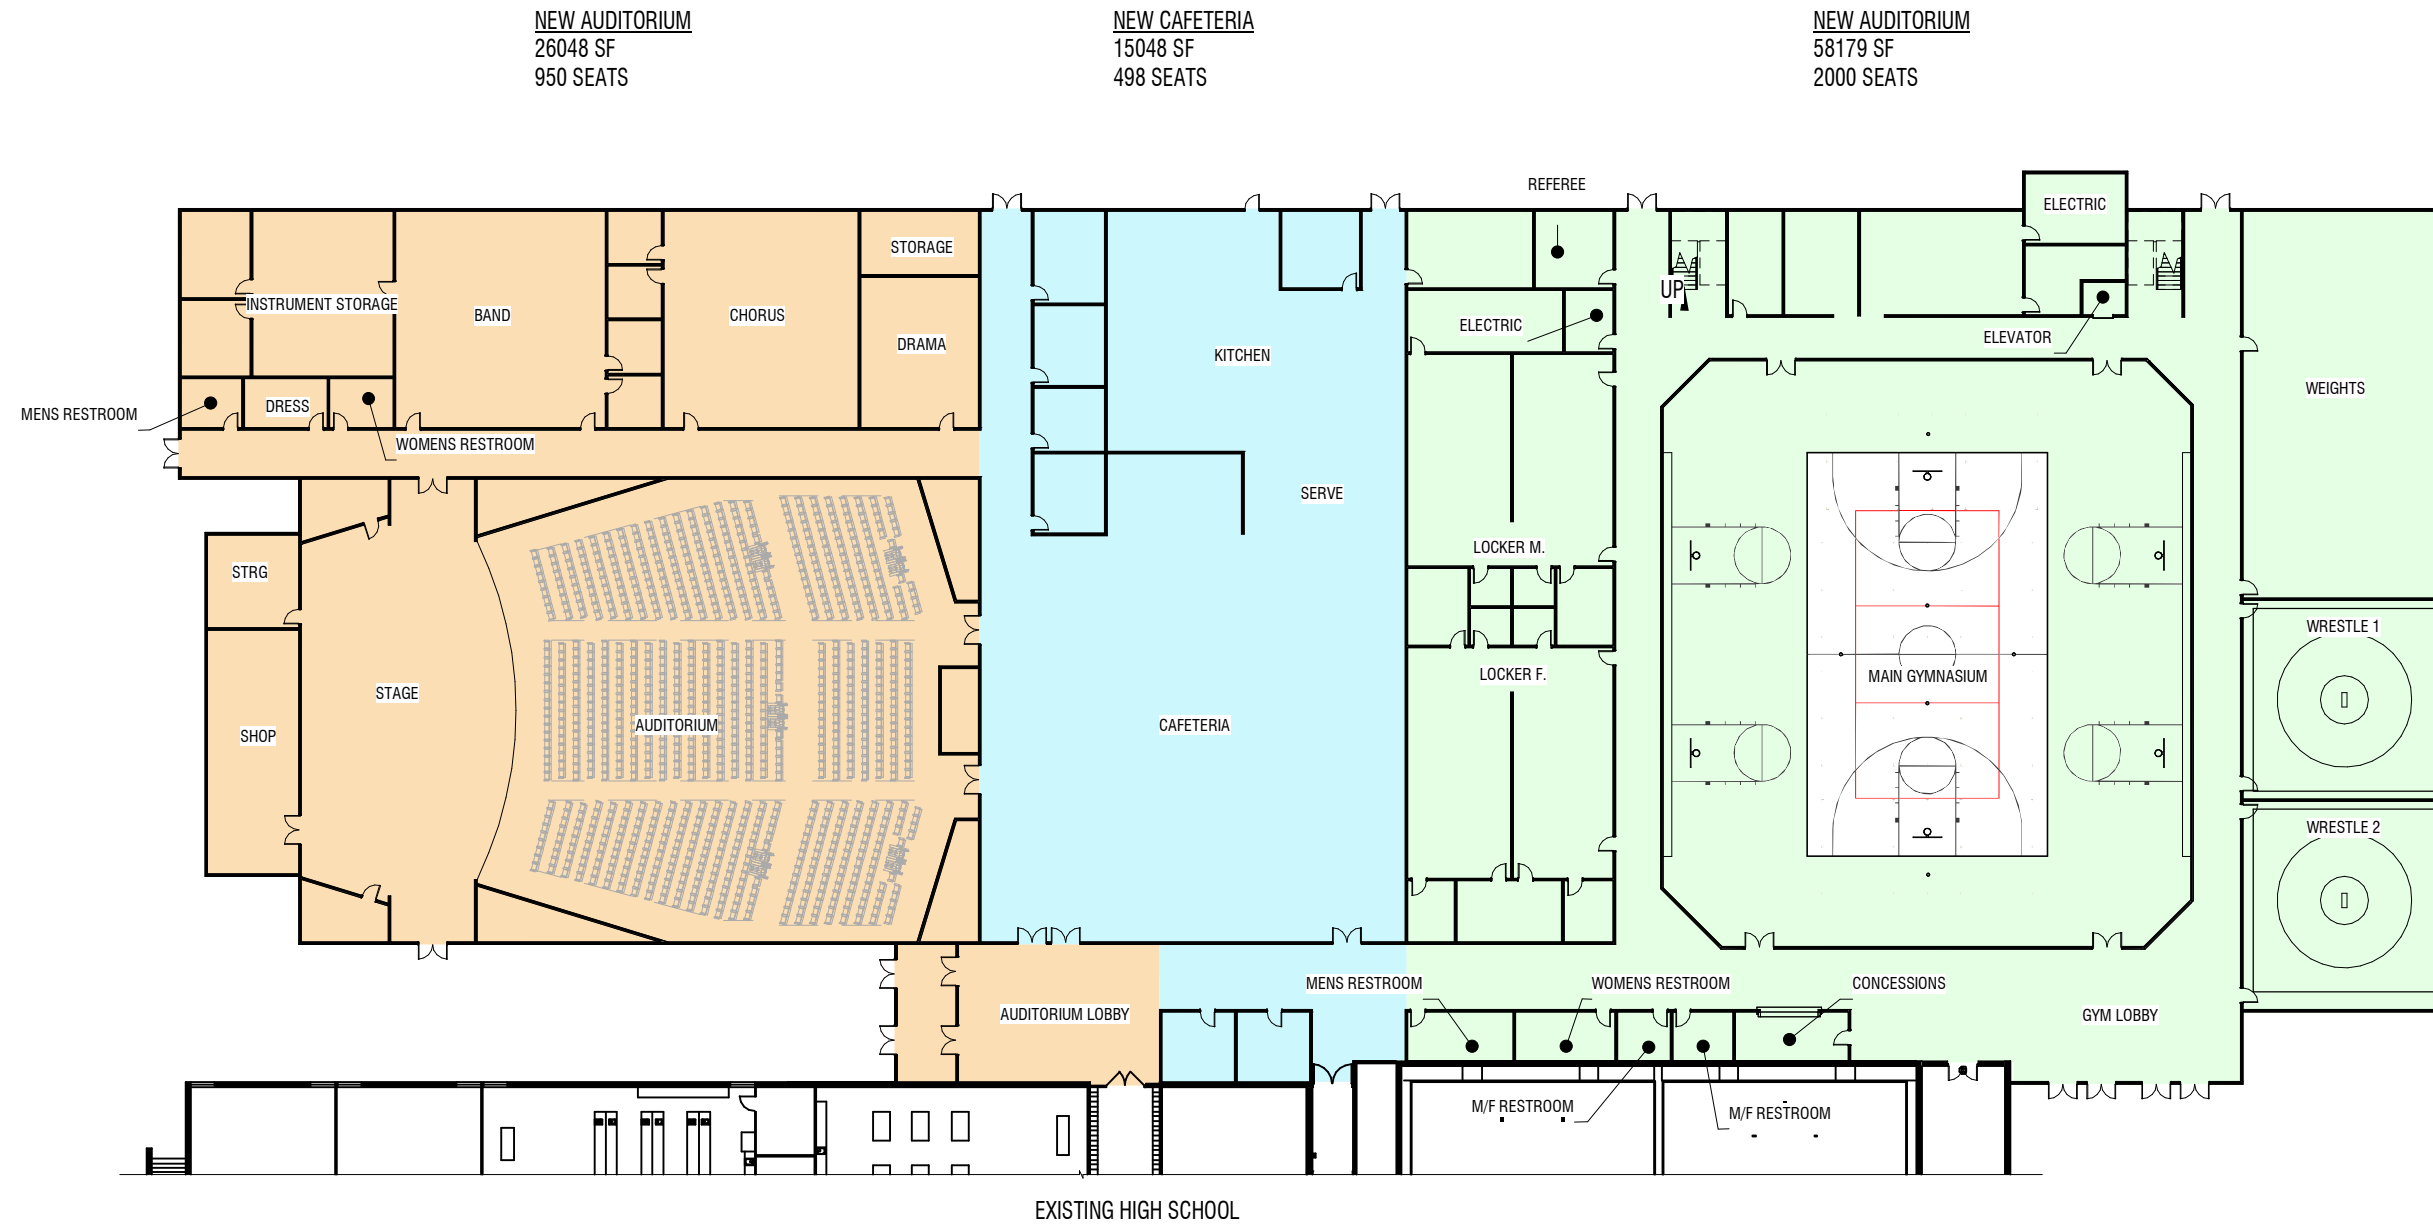

# HIGHLAND HIGH SCHOOL - GYM ADDITION

OVERALL PLAN

NEW AUDITORIUM	26047 SF
EXISTING AUDITORIUM	9954 SF
NEW GYMNASIUM	58179 SF
EXISTING GYMNASIUM	24523 SF
NEW CAFETERIA	15048 SF
EXISTING CAFETERIA	12484 SF

4 NEW SCIENCE CLASSROOMS

4 REMODELED CLASSROOMS, 2 NEW CLASSROOMS

6 NEW CLASSROOMS

# HIGHLAND HIGH SCHOOL - GYM ADDITION

MAIN FLOOR

# HIGHLAND HIGH SCHOOL - GYM ADDITION

SITE PLAN