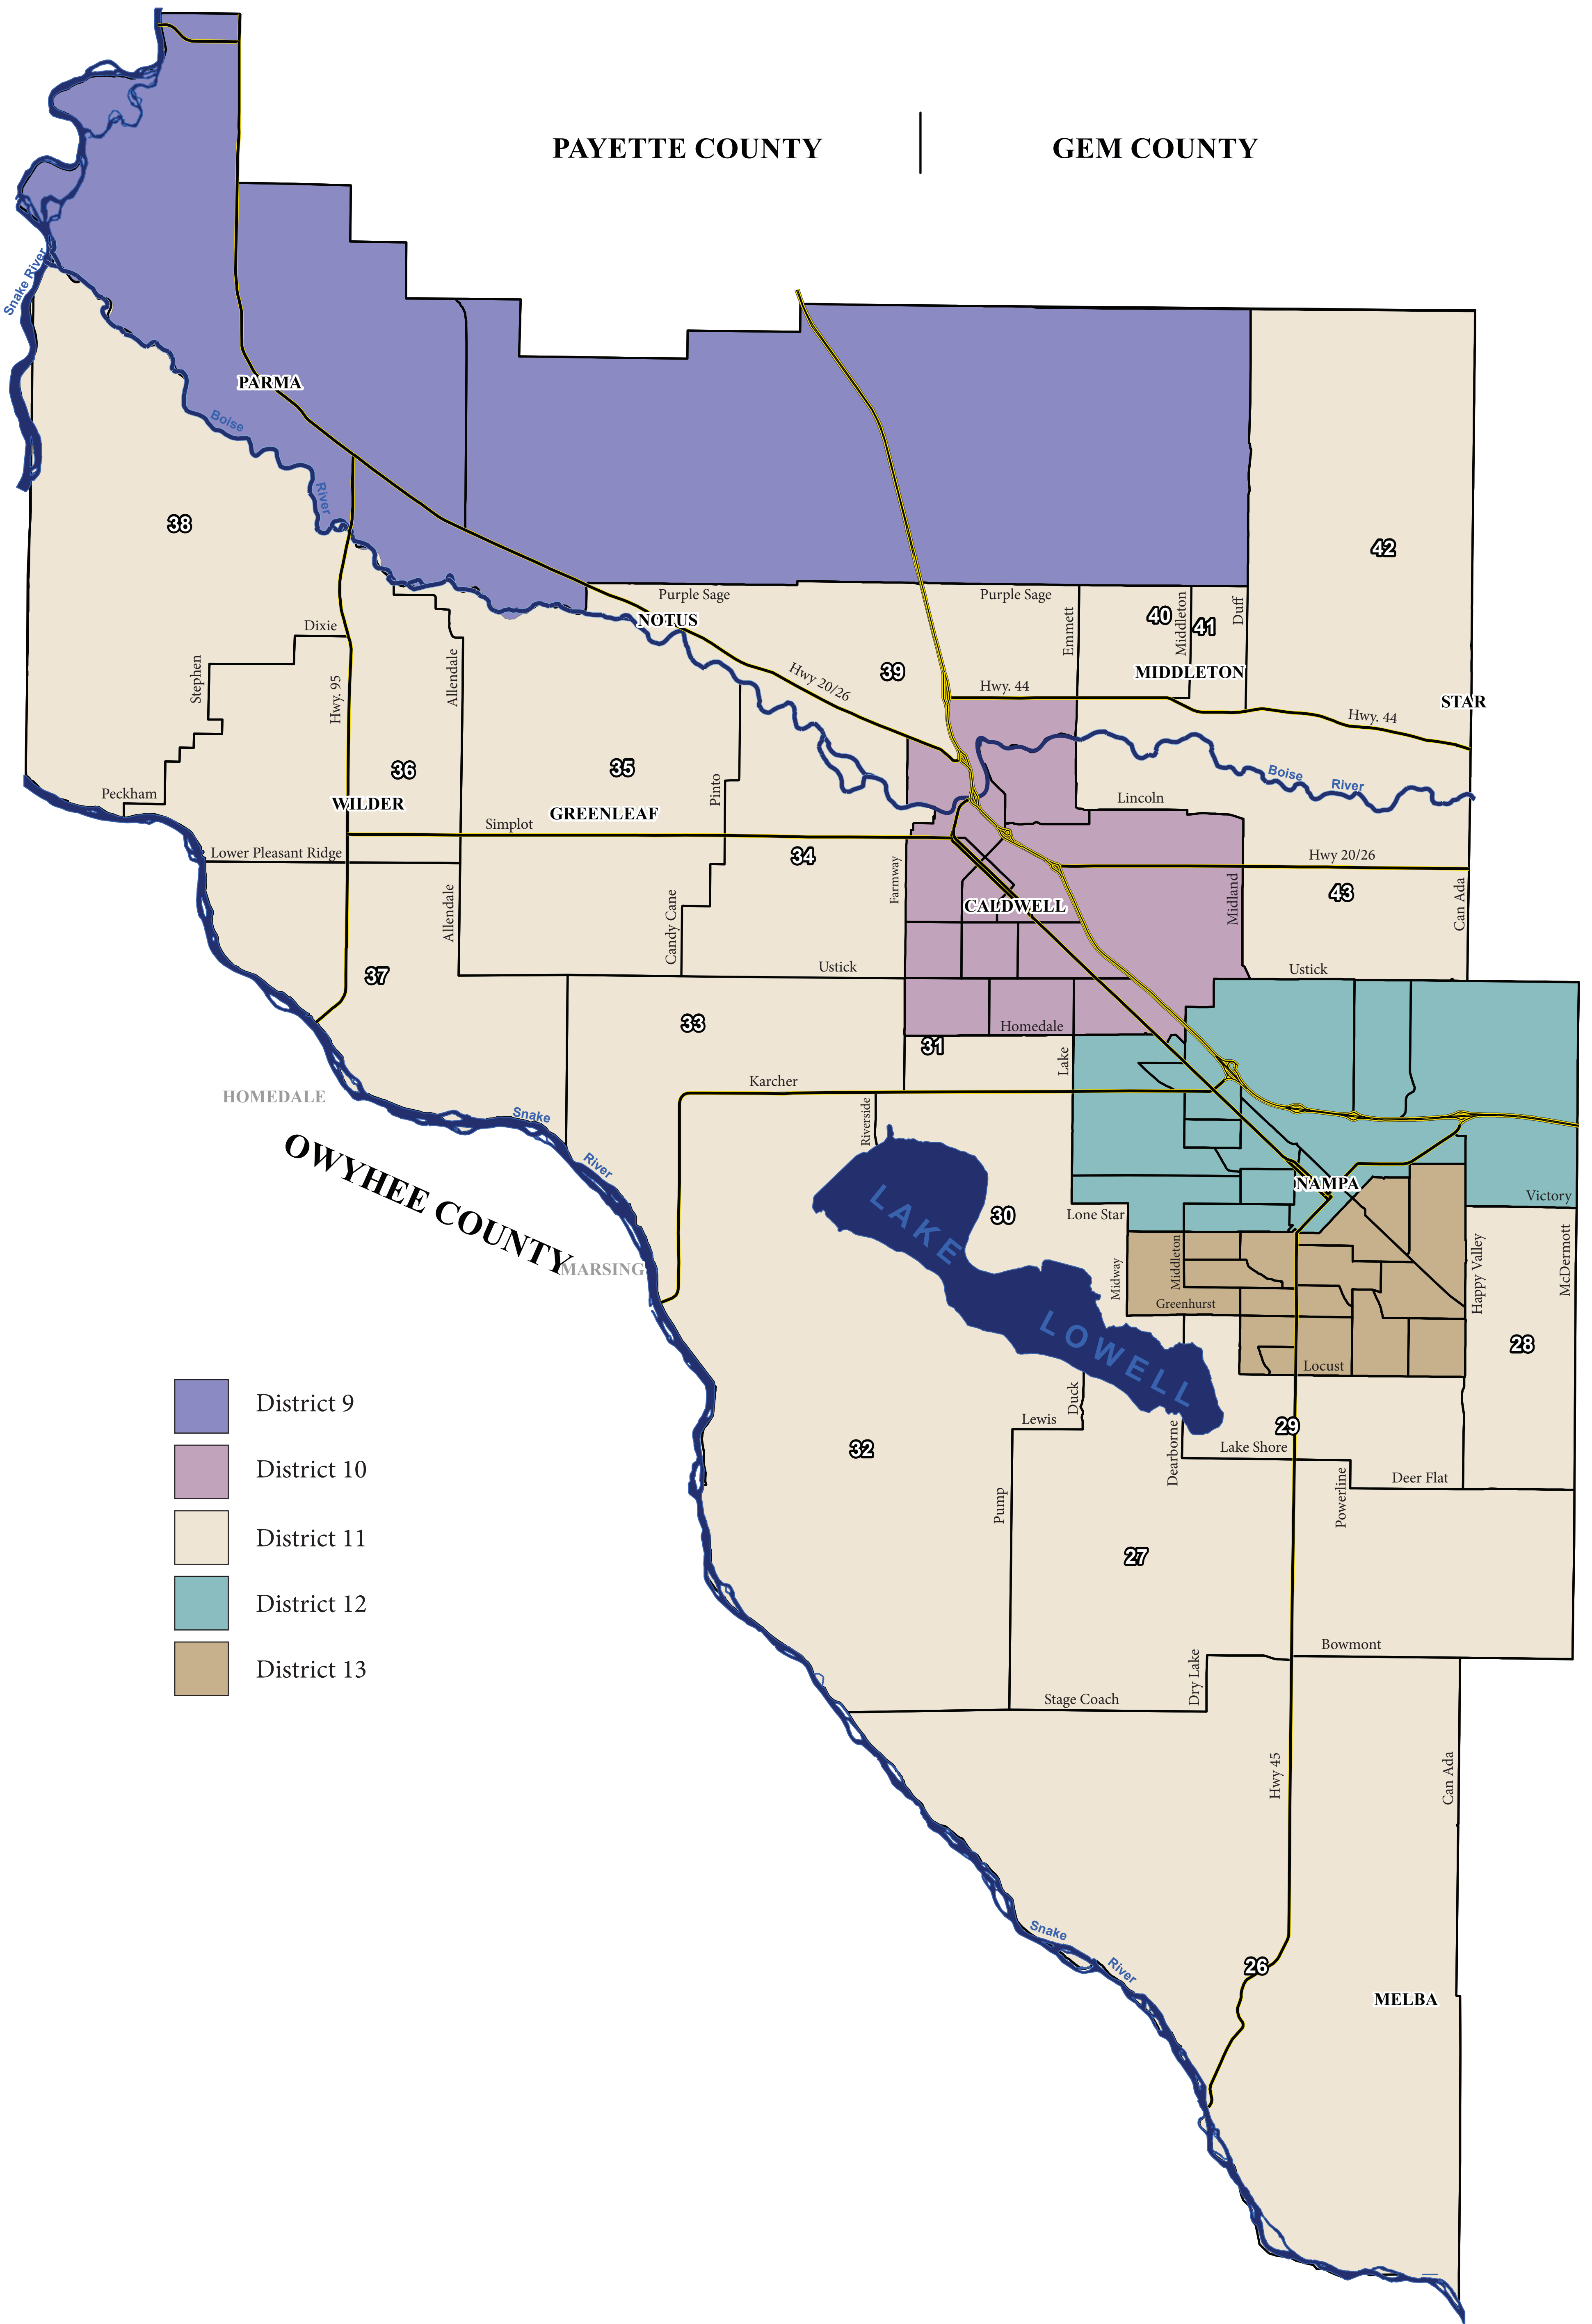

Oregon
MALHEUR COUNTY

PAYETTE COUNTY

GEM COUNTY

ADA COUNTY

ADA COUNTY

- District 9
- District 10
- District 11
- District 12
- District 13

Snake River

Hwy 20/26

Hwy 95

COUNTY LINE

1

Oasis

COUNTY LINE

COUNTY LINE

Gotsch

2

3

Snake River

PARMA

Boise

Hwy 95

Hwy 20/26

I-84

Duff

Lone Star

Midway

Roosevelt

Middleton

Roosevelt

Victory