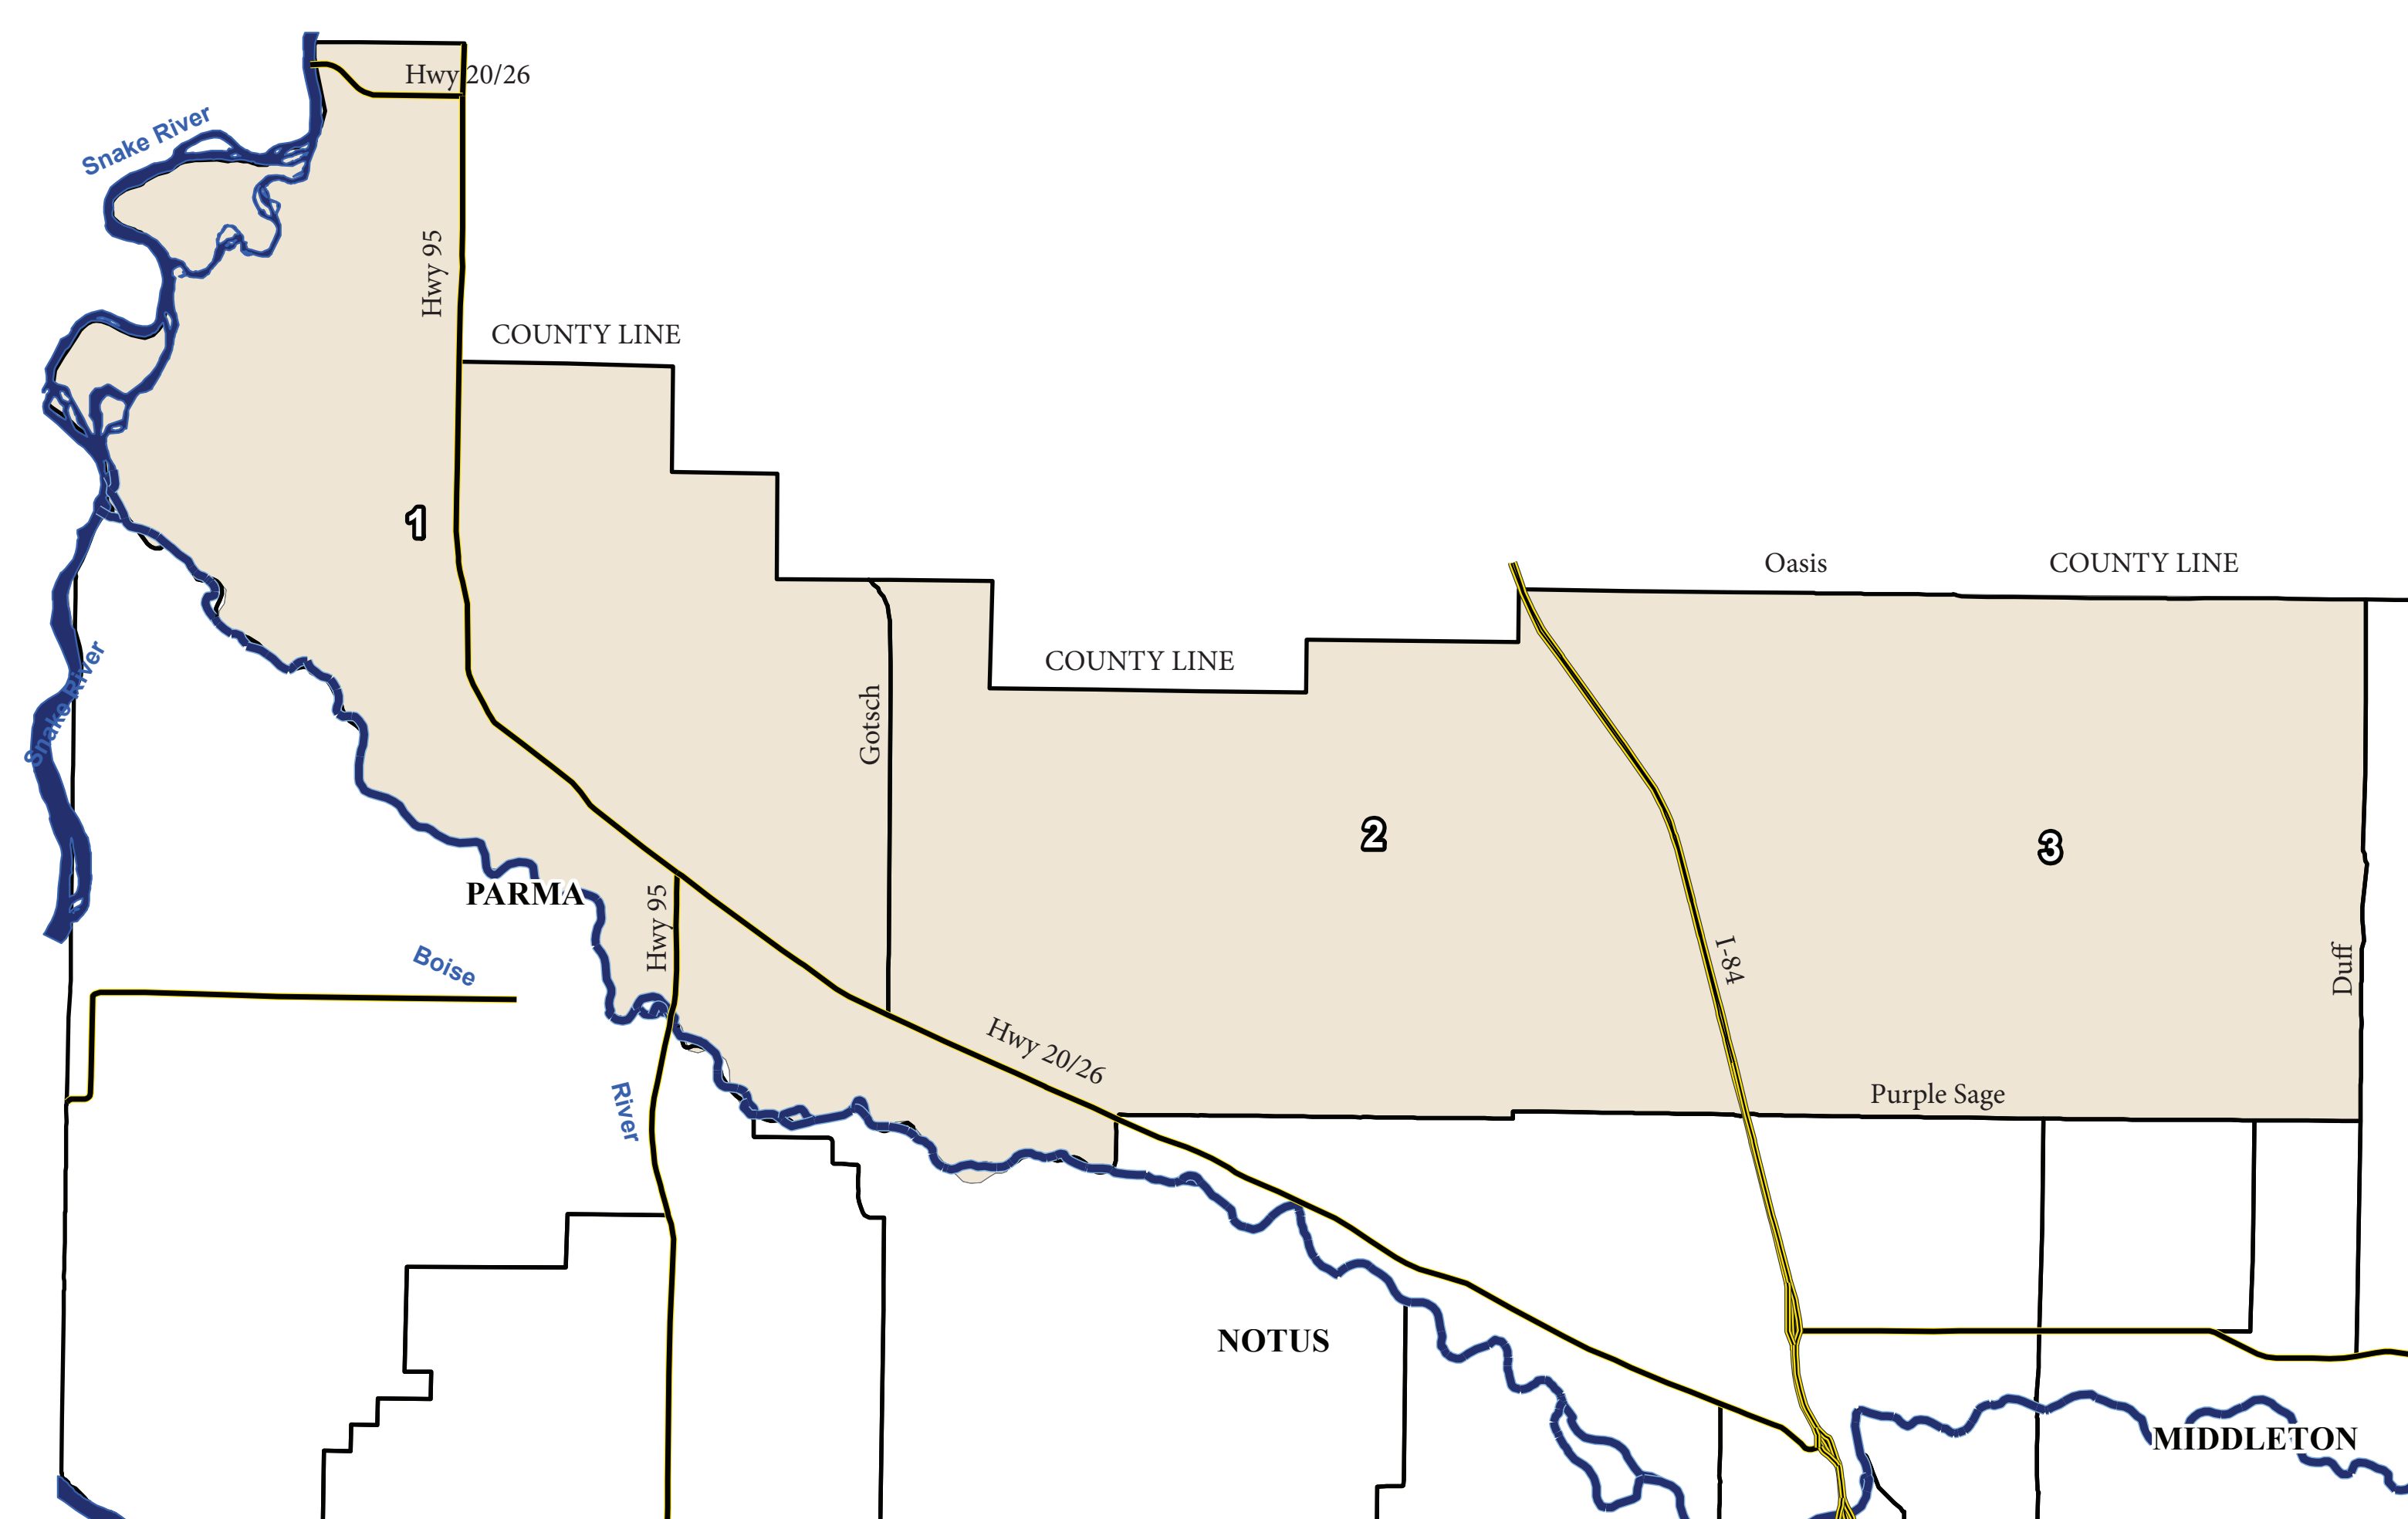

Oregon
MALHEUR COUNTY

PAYETTE COUNTY

GEM COUNTY

ADA COUNTY

ADA COUNTY

- District 9
- District 10
- District 11
- District 12
- District 13

Snake River

Hwy 20/26

Hwy 95

COUNTY LINE

1

Oasis

COUNTY LINE

COUNTY LINE

Gotsch

2

3

Snake River

PARMA

Boise

Hwy 95

Hwy 20/26

I-84

Duff

Lone Star

Midway

Roosevelt

Middleton

Roosevelt

Victory